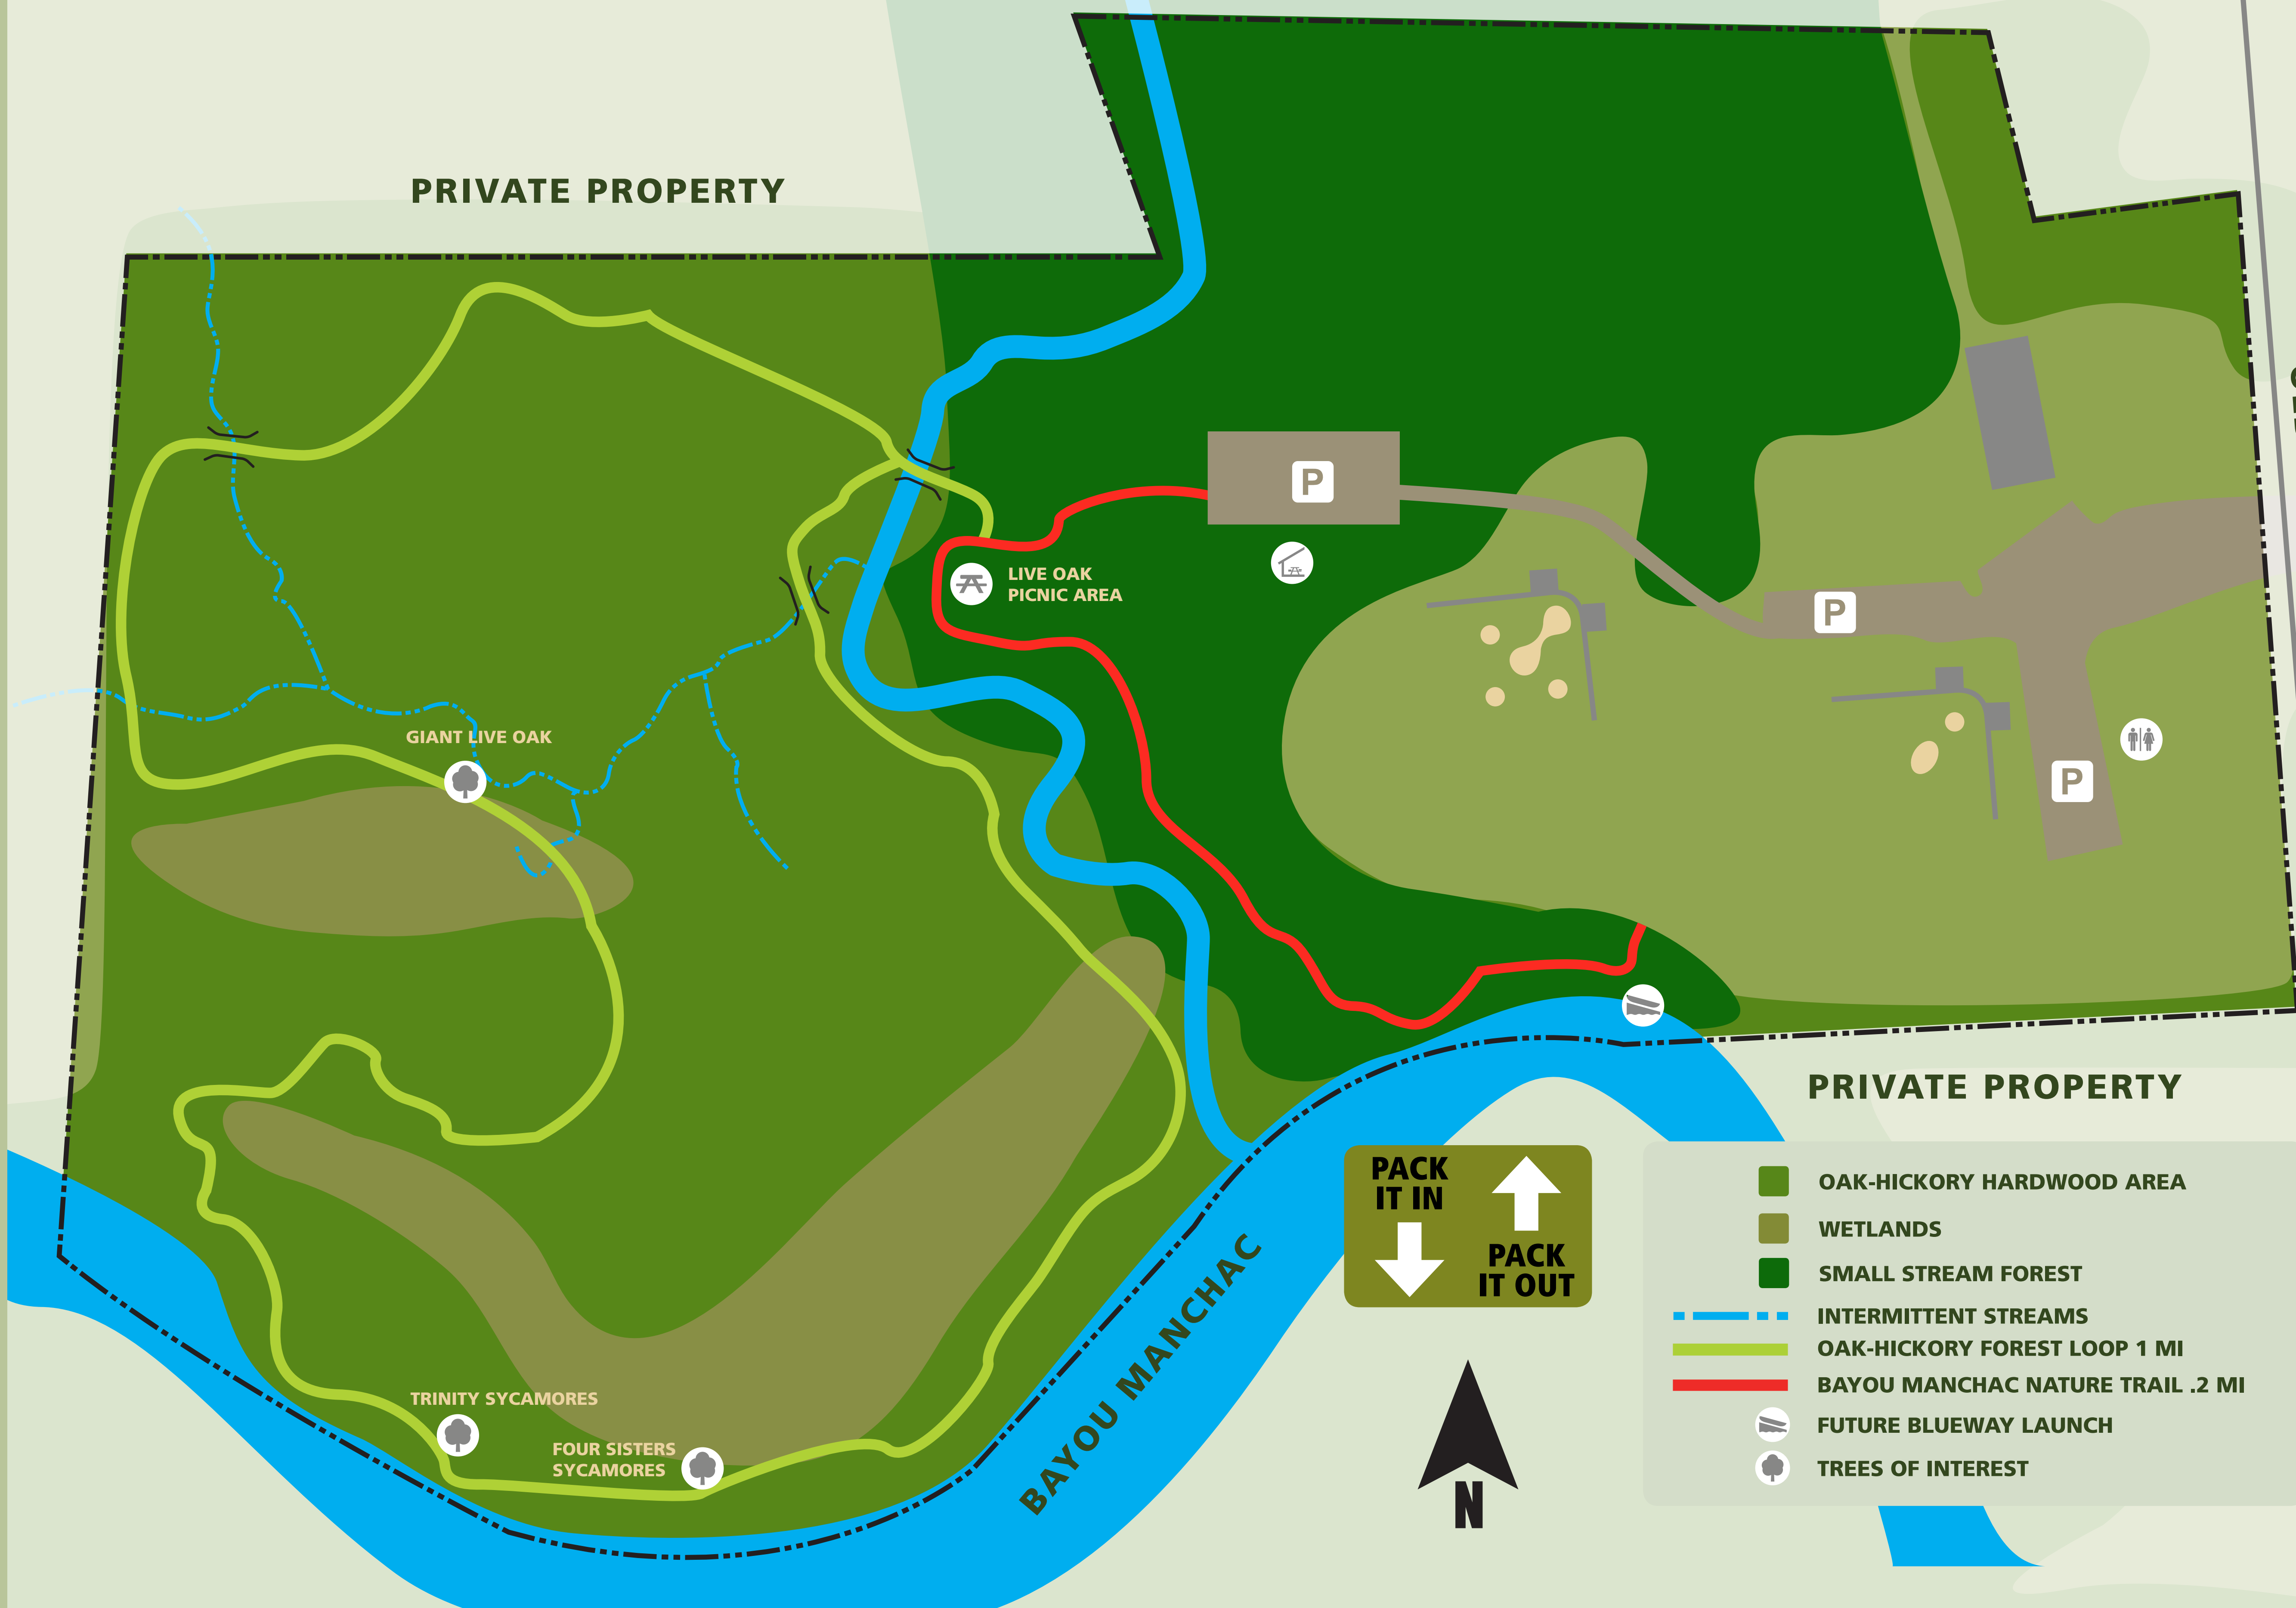

Welcome to BREC'S MANCHAC HIKING TRAILS

PRIVATE PROPERTY

OLD JEFFERSON HIGHWAY

PRIVATE PROPERTY

- OAK-HICKORY HARDWOOD AREA
- WETLANDS
- SMALL STREAM FOREST
- INTERMITTENT STREAMS
- OAK-HICKORY FOREST LOOP 1 MI
- BAYOU MANCHAC NATURE TRAIL .2 MI
- FUTURE BLUEWAY LAUNCH
- TREES OF INTEREST

PACK IT IN
↓
PACK IT OUT
↑