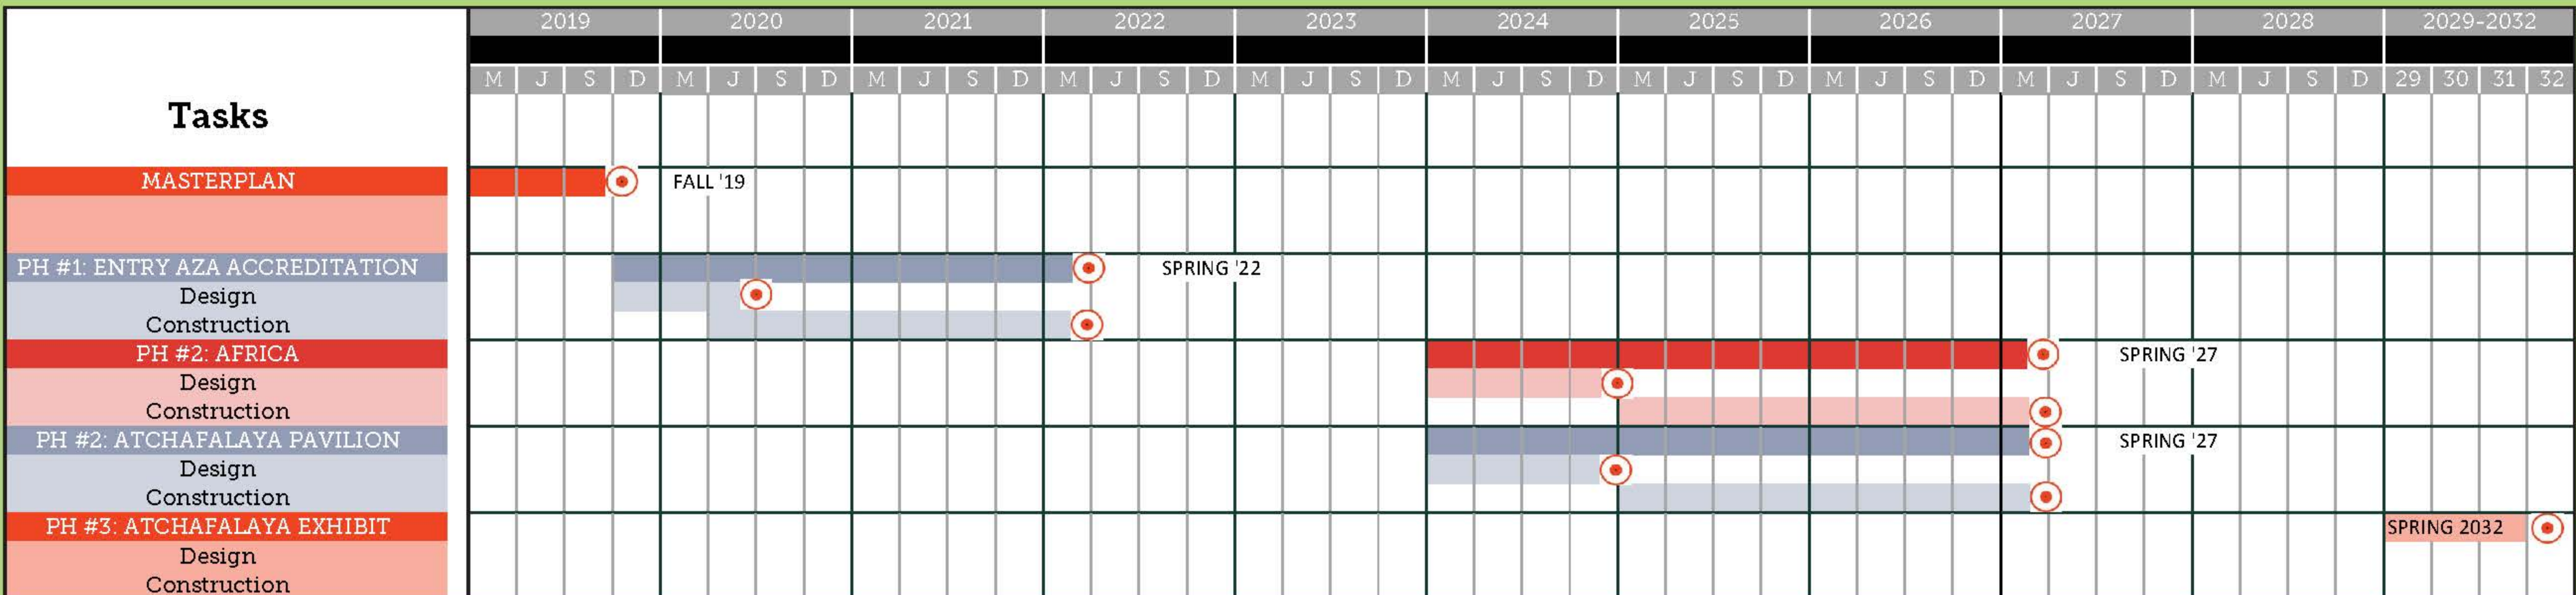

## PHASE 3

Atchafalaya Exhibit, North America by Train

## PHASE 4

Discovery Center, Carousel

# Zoo Schedule

## MASTER PLAN SCHEDULE PHASE 1-3