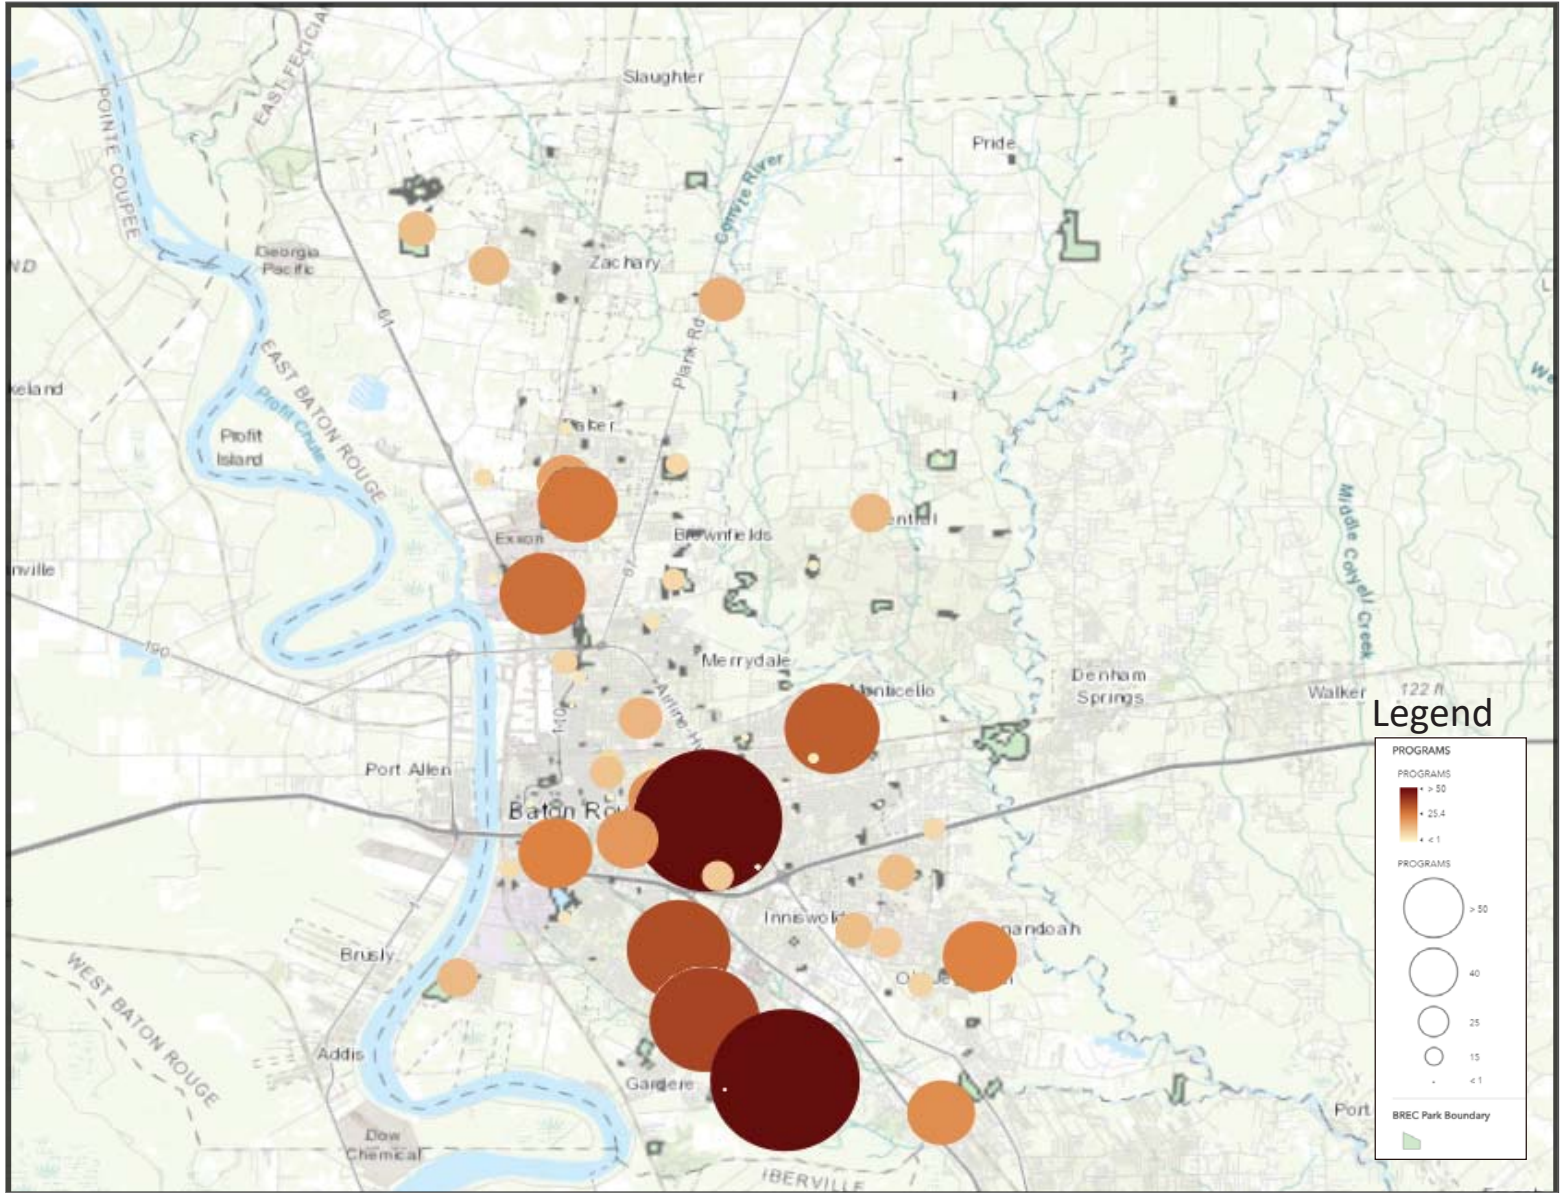

Appendix 2
List of Facilities with
Programs and Services

Top Parks hosting the Programs

#	Parks	Adult Leisure	Adventure	Aquatics	Arts & Culture	Baseball	Basketball	Extreme Sports	Football	Golf	Health & Wellness	Holiday	Inclusive Recreation	Leisure	Other Sport	Science & Nature	Tennis	Total of programs
1	Independence Community Park	15	2	15	8	1			4			2	5	2	1	1	18	81
2	Highland Road Community Park	5	8		4						2	3	2	3	3	23	24	77
3	Bluebonnet Swamp Nature Center				8								2			27		37
4	Perkins Road Community Park		5		5	3	2	7			7	3		1	2			35
5	North Sherwood Forest Community Park	4	2		4						8		3	9	1	1		32
6	Anna T. Jordan Community Park	12	3	1	4						7			2				29
7	Baton Rouge Zoo												6			21		27
8	Antioch Boulevard Park	6	1		1						5	1	1	7	3			25
9	City-Brooks Community Park		1	1	2								1			1	19	25
10	Santa Maria Golf Course									23								23
11	Milton Womack Park	3	3		6				1				5	1				22
12	Webb Memorial Park And Golf Course	3			1					17								21
13	Greenwood Community Park	1	5		4						2	1	1	1		1	3	19
14	Howell Community Park		2	1	3						1	2		5		1		15
15	Plank Road Park	2	1								5	3		2	2			15
16	Farr Park Equestrian Center		5		1								2	2		4		14
17	Frenchtown Road Conservation Area															14		14
18	Jackson Community Park		1		3						5	2		3				14
19	Forest Community Park		2									4			3		4	13
20	Parklawn Park	13																13
21	Zachary Community Park	1	2		2								2	1	4	1		13