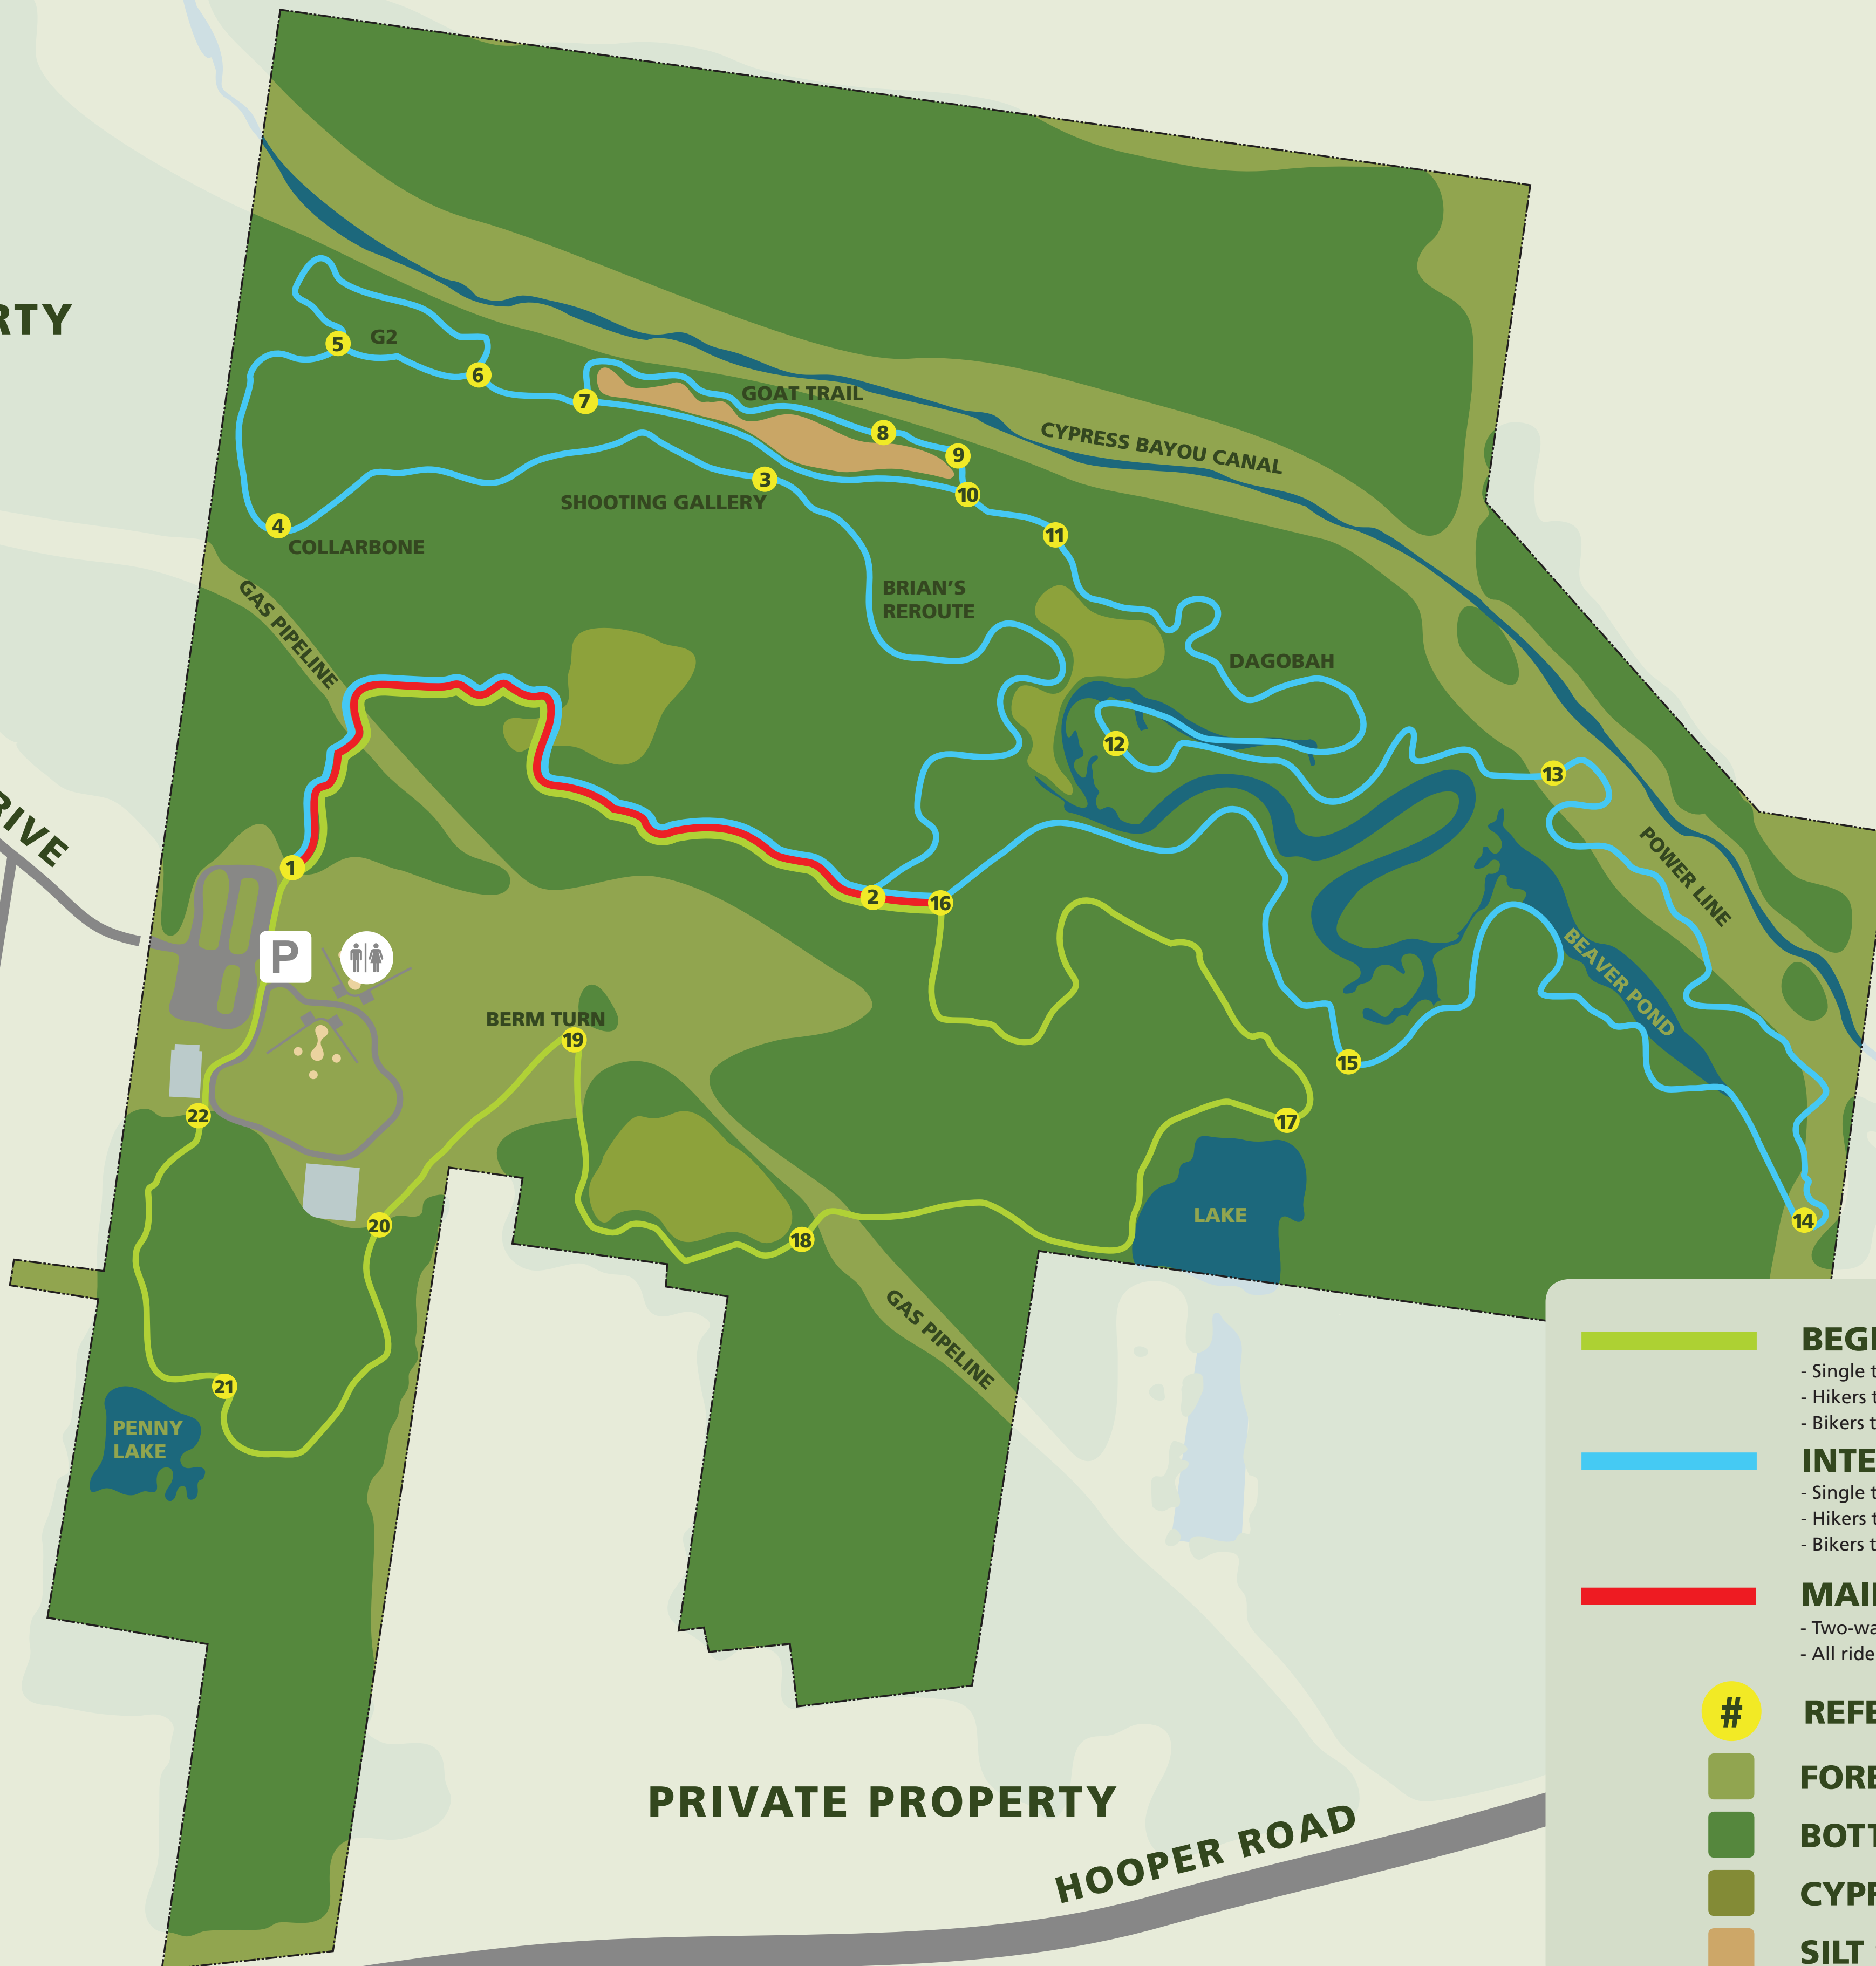

# BREC'S HOOPER TRAILS

PRIVATE PROPERTY

PRIVATE PROPERTY

CEDARGLEN DRIVE  
CORLETT DRIVE  
GUYNELL DRIVE

- BEGINNER LOOP 1.4 MI**
  - Single track; easy + flowy; all riders
  - Hikers travel from 22 to 16
  - Bikers travel from 16 to 22
- INTERMEDIATE LOOP 2.75 MI**
  - Single track; technical flow; intermediate riders
  - Hikers travel from 16 to 2
  - Bikers travel from 2 to 16
- MAIN SPUR TRAIL 0.4 MI**
  - Two-way access trail
  - All riders + hikers
- # REFERENCE MARKERS**
- FOREST EDGE**
- BOTTOMLAND HARDWOOD FOREST**
- CYPRESS SWAMP**
- SILT SPOILS**

PRIVATE PROPERTY

HOOPER ROAD