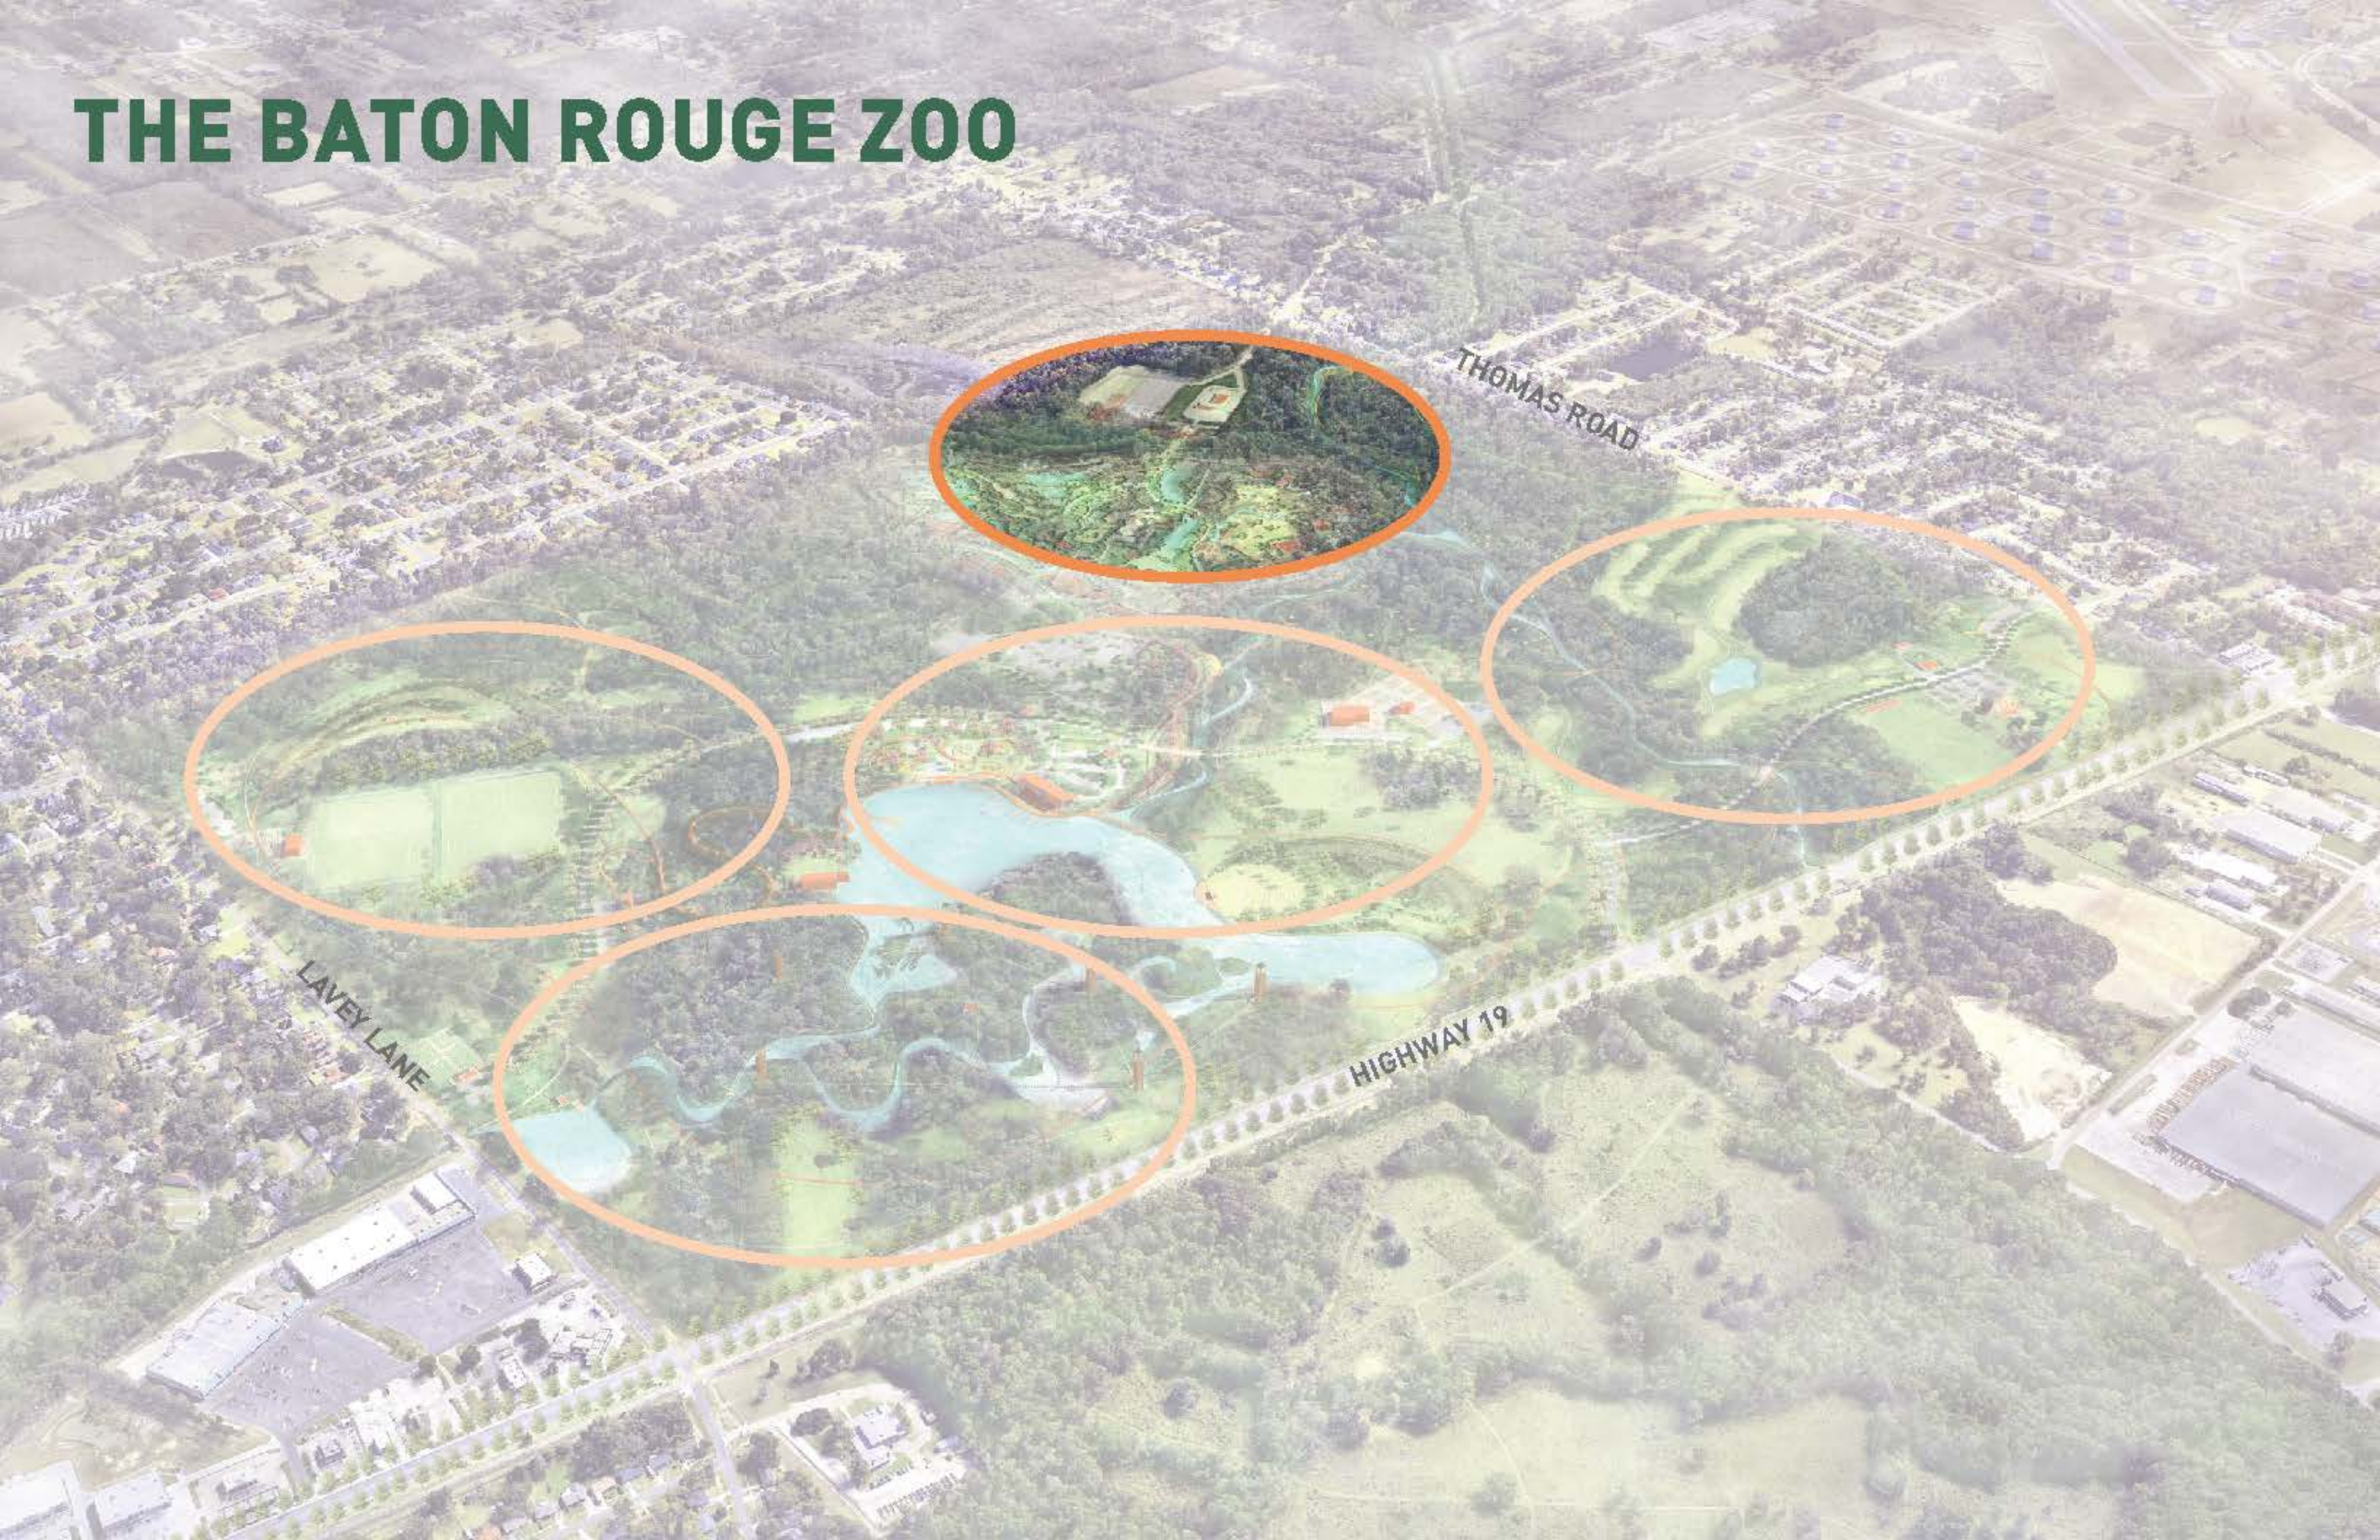

Recreation Center

Restored Cypress Bayou

ENTR

Zoo Entrance

GIFT

REPTILE
COMPLEX

CONTACT

FOOD
& RR

ORIENTATION

GIFTS
RESER

BAYOU PROMENADE

CYPRESS BAYOU

BATON ROUGE ZOO

LOUISIANA'S PLAYGROUND

Waterfront Building

LOUISIANA'S PLAYGROUND

**...and a tug boat
in the River!**

**Yea... Its a giant
Black Bear!**

THE BATON ROUGE ZOO

THOMAS ROAD

LAVEY LANE

HIGHWAY 19

SERVICE/HEALTH

ZOO SERVICE