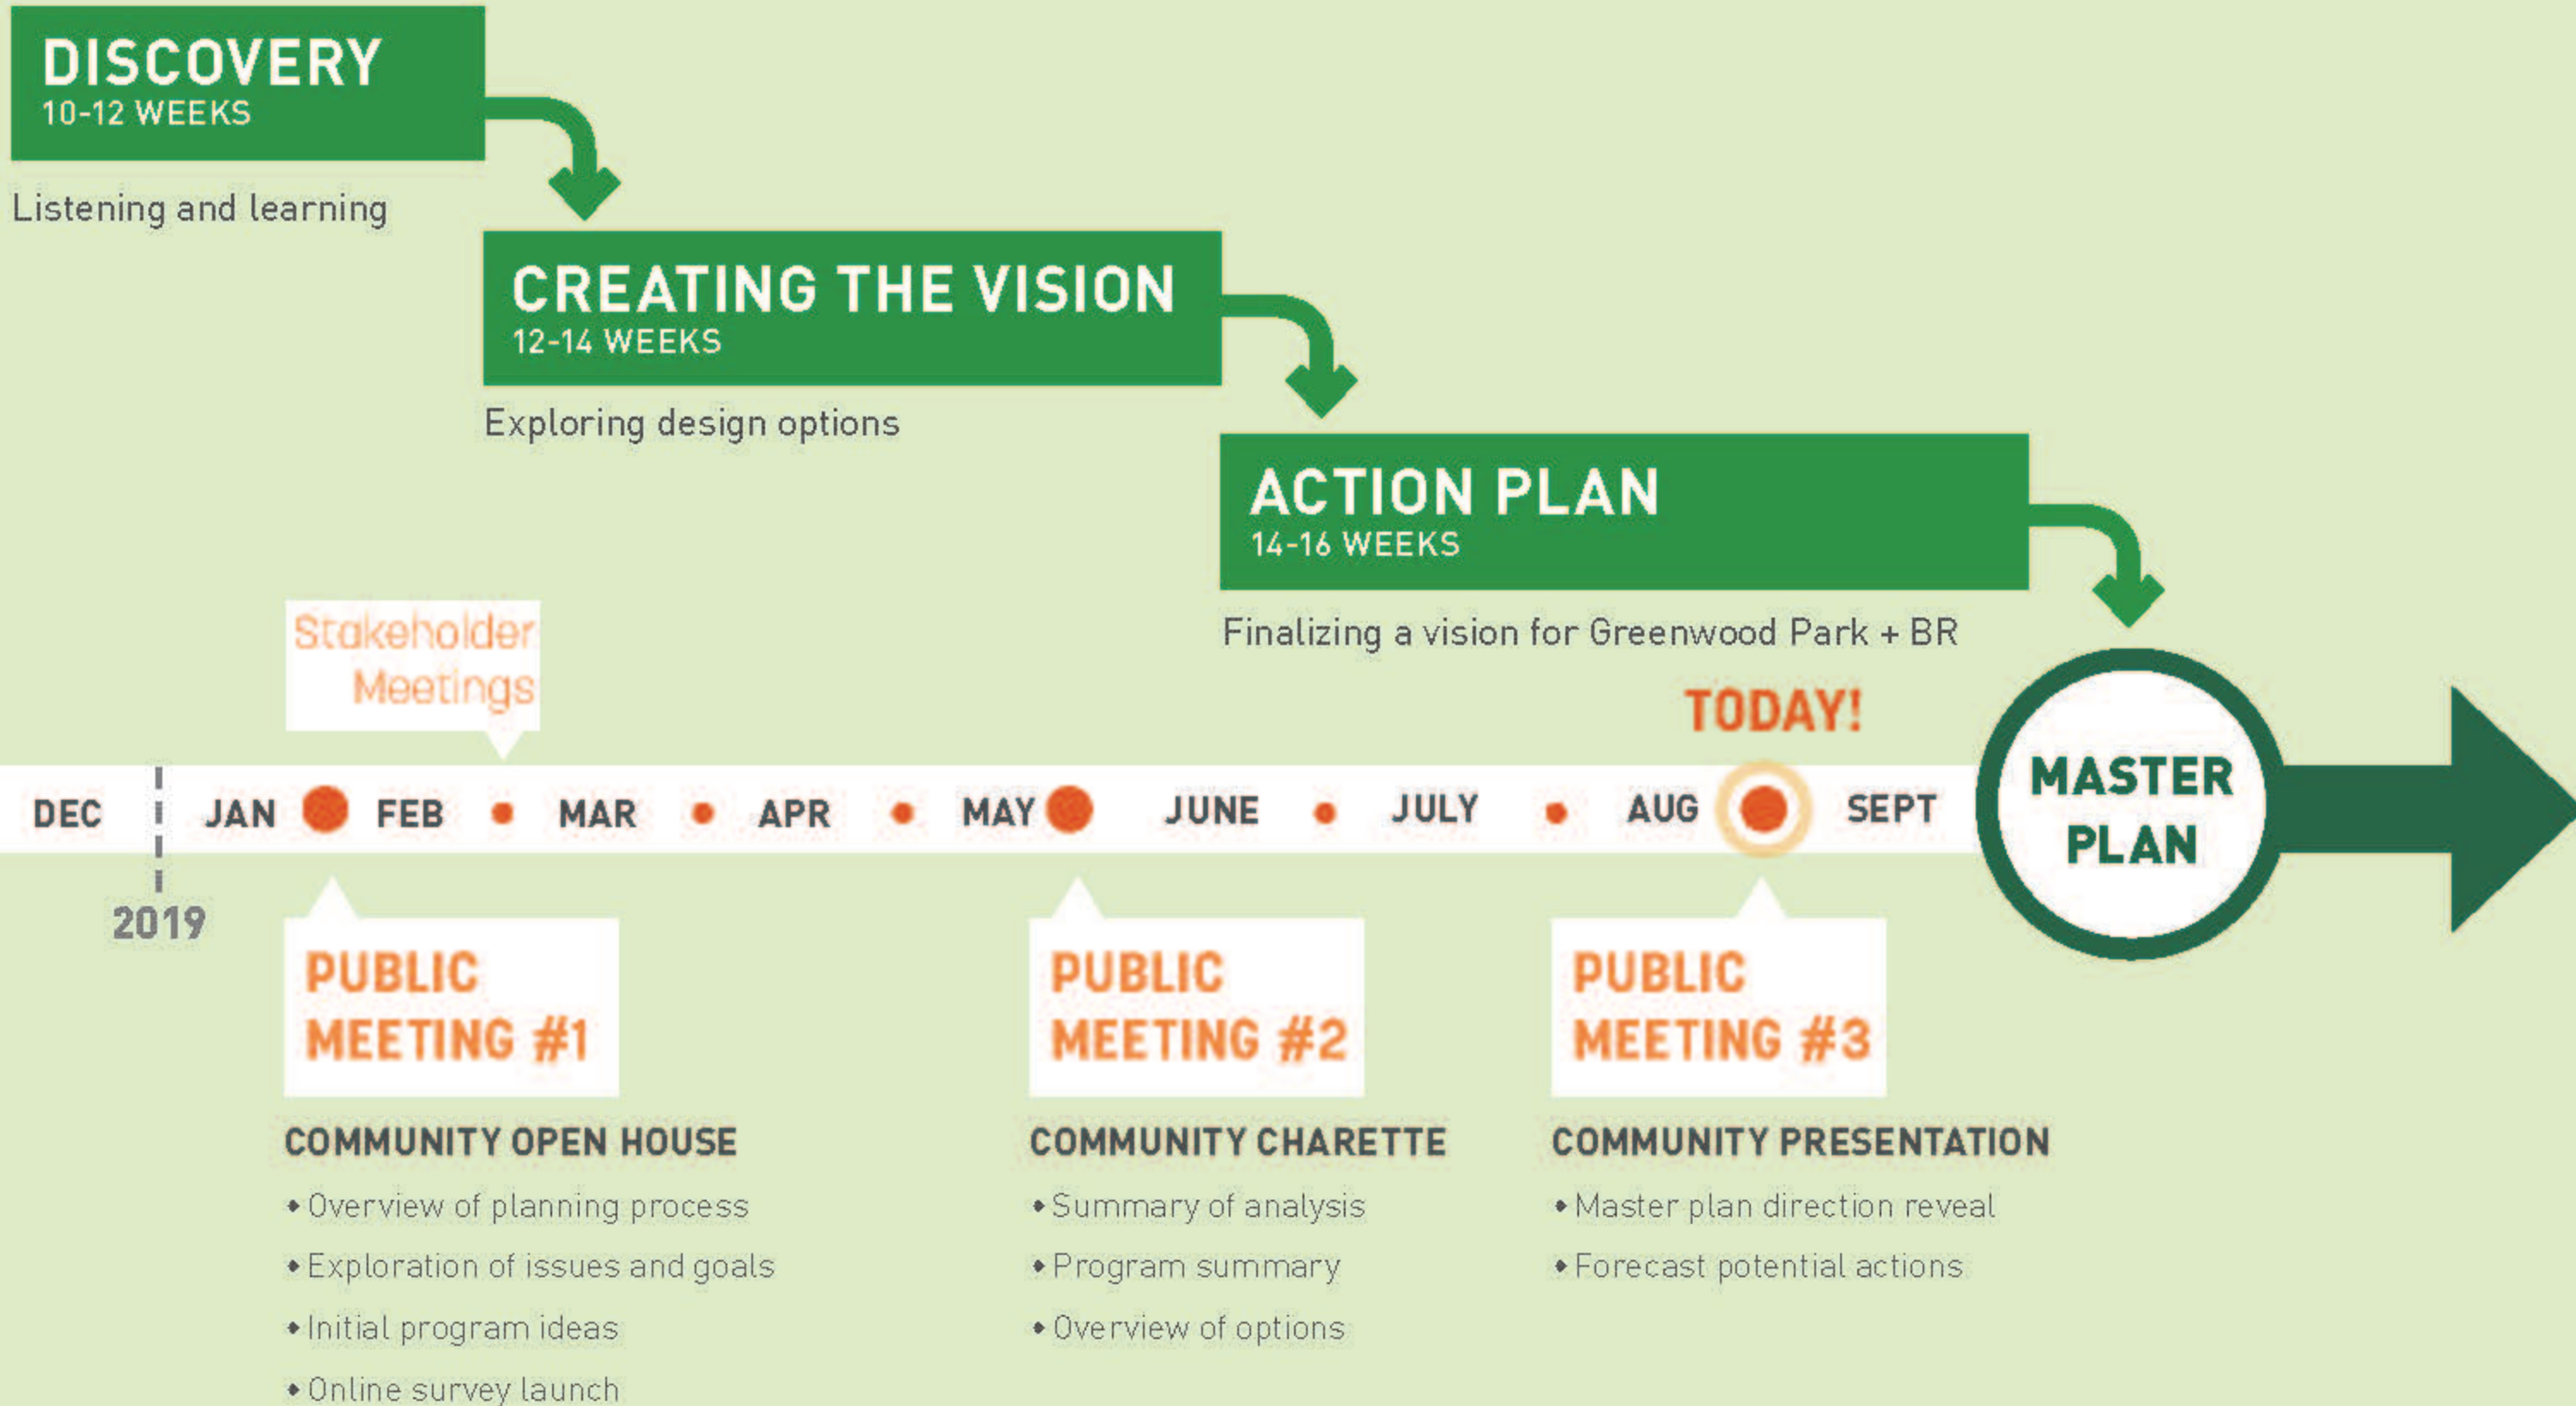

MANY CONTRIBUTING VOICES...

3,000+

POINTS OF ENGAGEMENT

781

Public Open Houses
Door-to-Door Survey
Map Responses

838

Facebook Live views on BREC's
Page
Public Meeting Highlights Reel

1,306

68 Photos taken at the Instagram activity station

Meeting featured on multiple local news channels

1,881 total gumballs placed on the program gameboard

GREENWOOD GUIDING PRINCIPLES

CELEBRATE LOUISIANA'S NATURE

Embracing the ecology of Greenwood Park and creating sustainable opportunities for people to experience the landscape.

A PARK FOR THE EVERYDAY AND THE BIG DAY

Providing a balance of everyday neighborhood amenities and destination activities that are a regional draw.