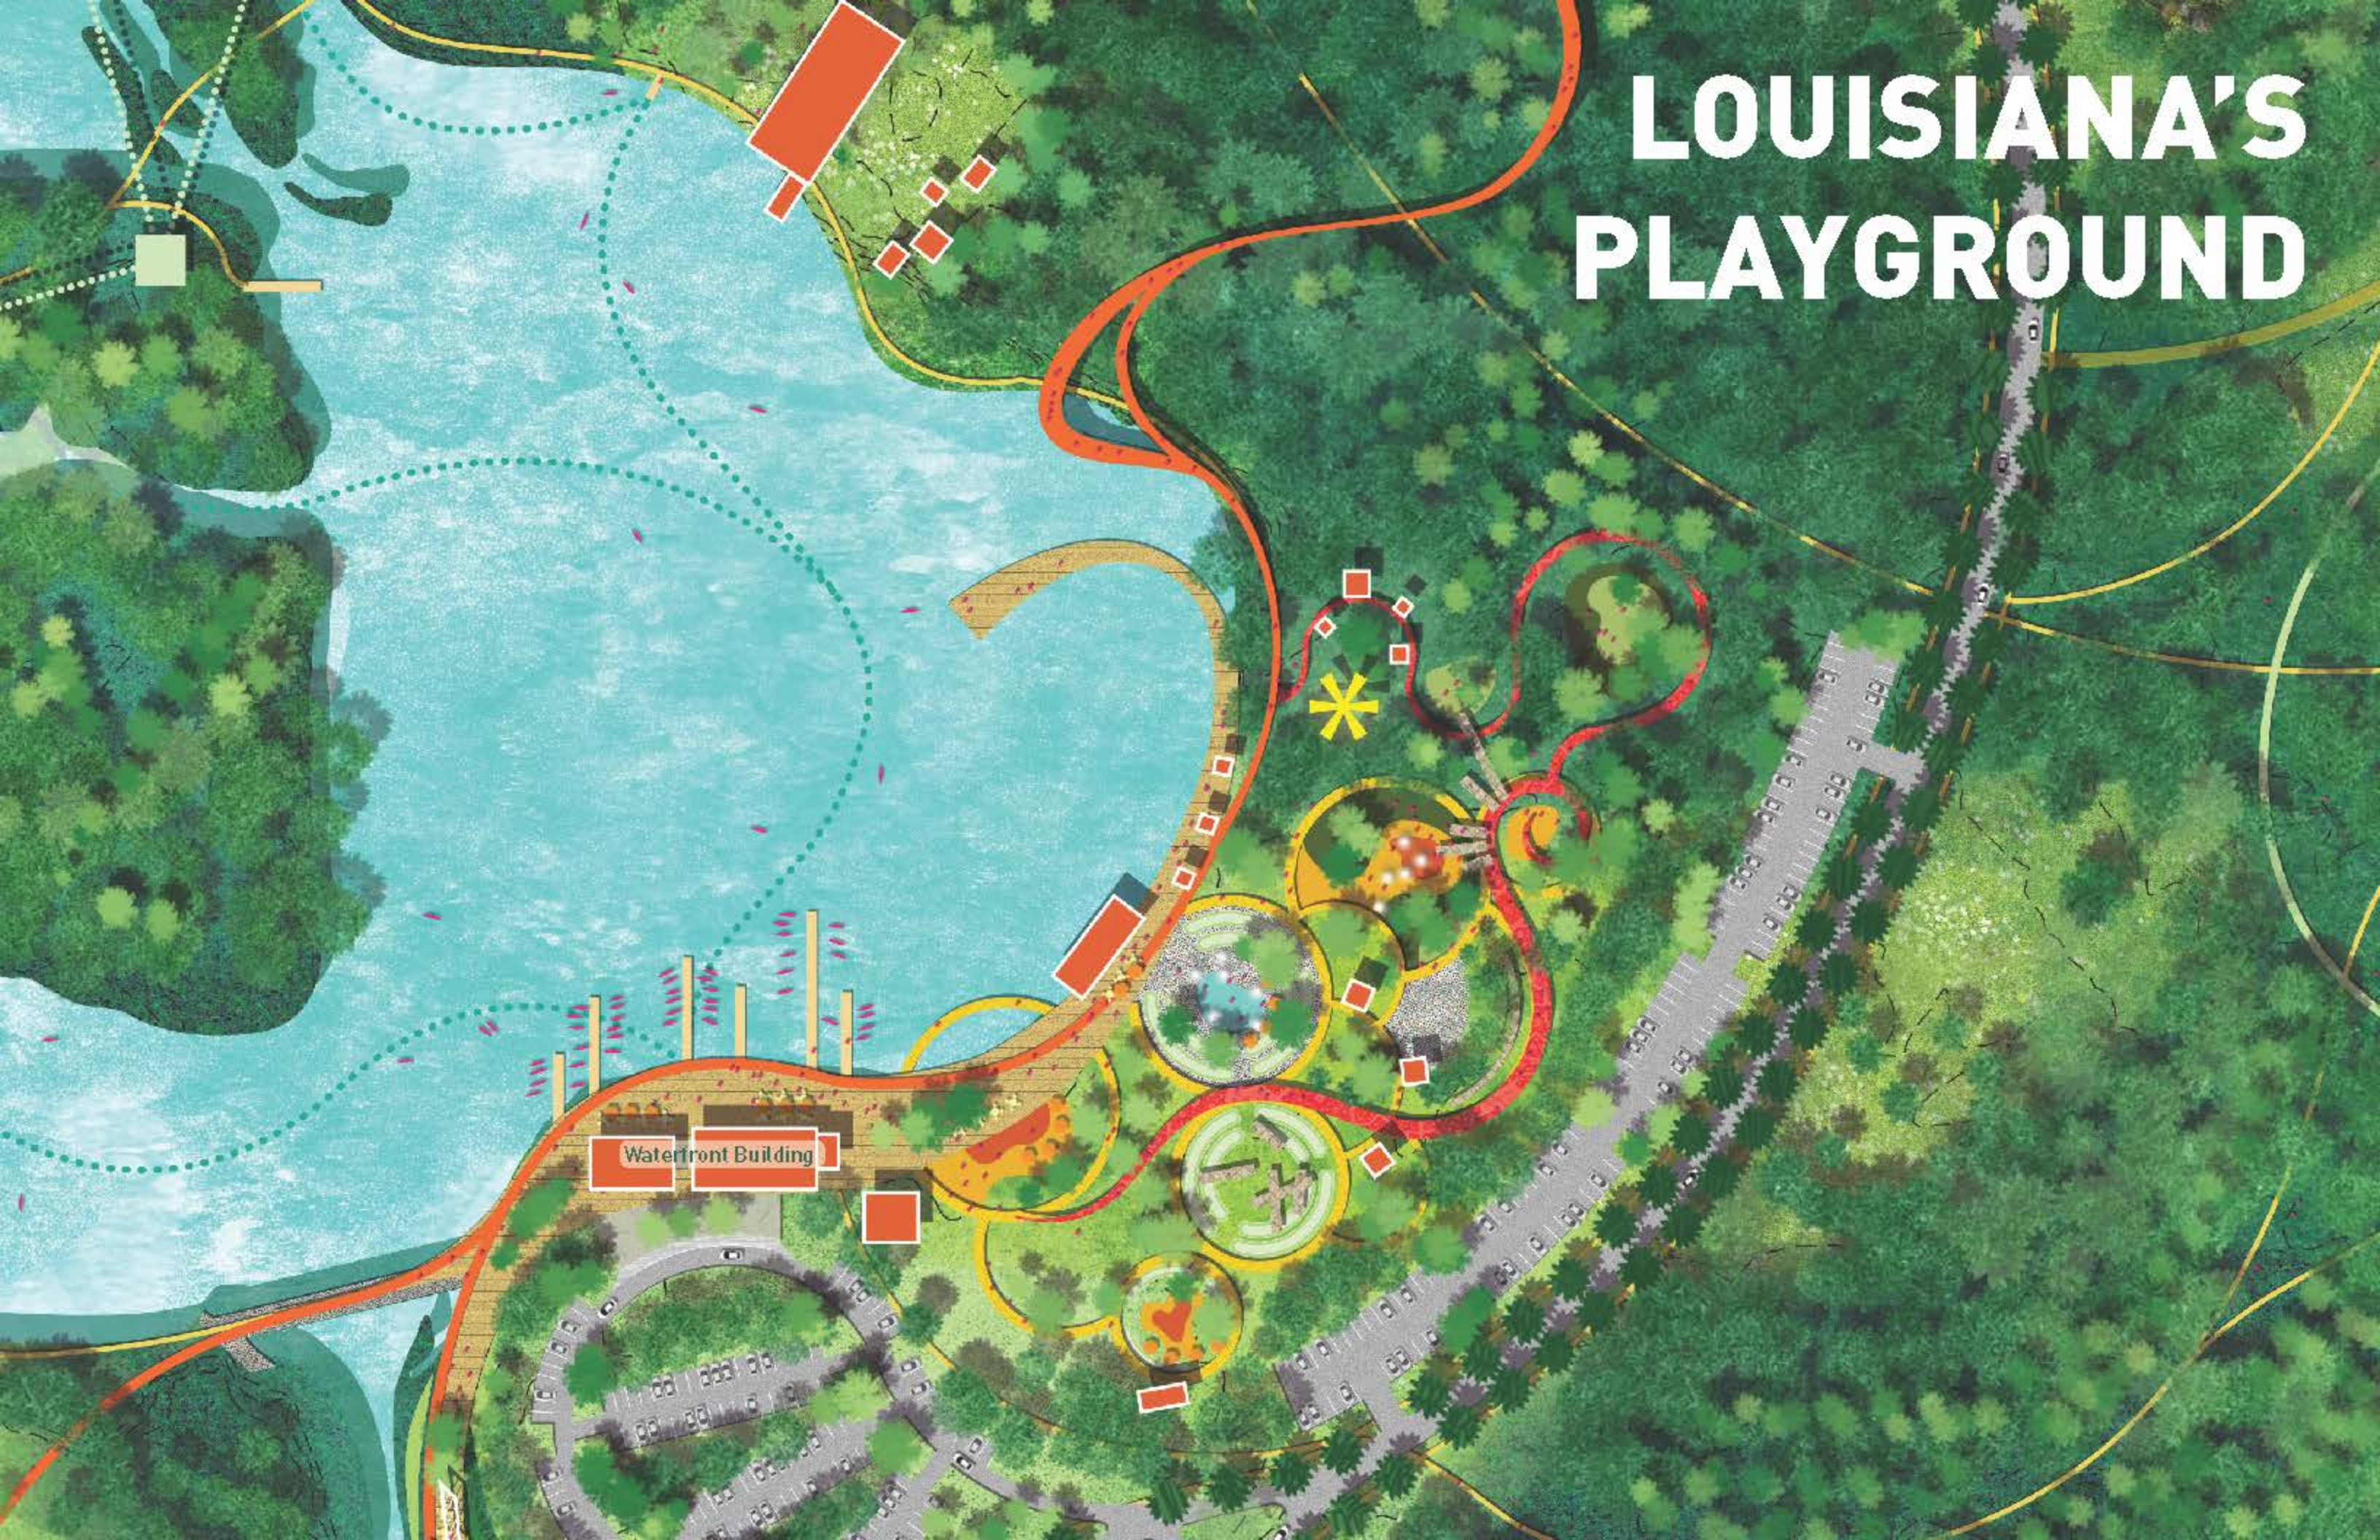

Recreation Center

Restored Cypress Bayou

ENTR

Zoo Entrance

GIFT

REPTILE
COMPLEX

CONTACT

FOOD
& RR

ORIENTATION

GIFTS
RESER

BAYOU PROMENADE

CYPRESS BAYOU

BATON ROUGE ZOO

LOUISIANA'S PLAYGROUND

Waterfront Building

LOUISIANA'S PLAYGROUND

**...and a tug boat
in the River!**

**Yea... Its a giant
Black Bear!**

THE BATON ROUGE ZOO

THOMAS ROAD

LAVEY LANE

HIGHWAY 19

SERVICE/HEALTH

ZOO SERVICE