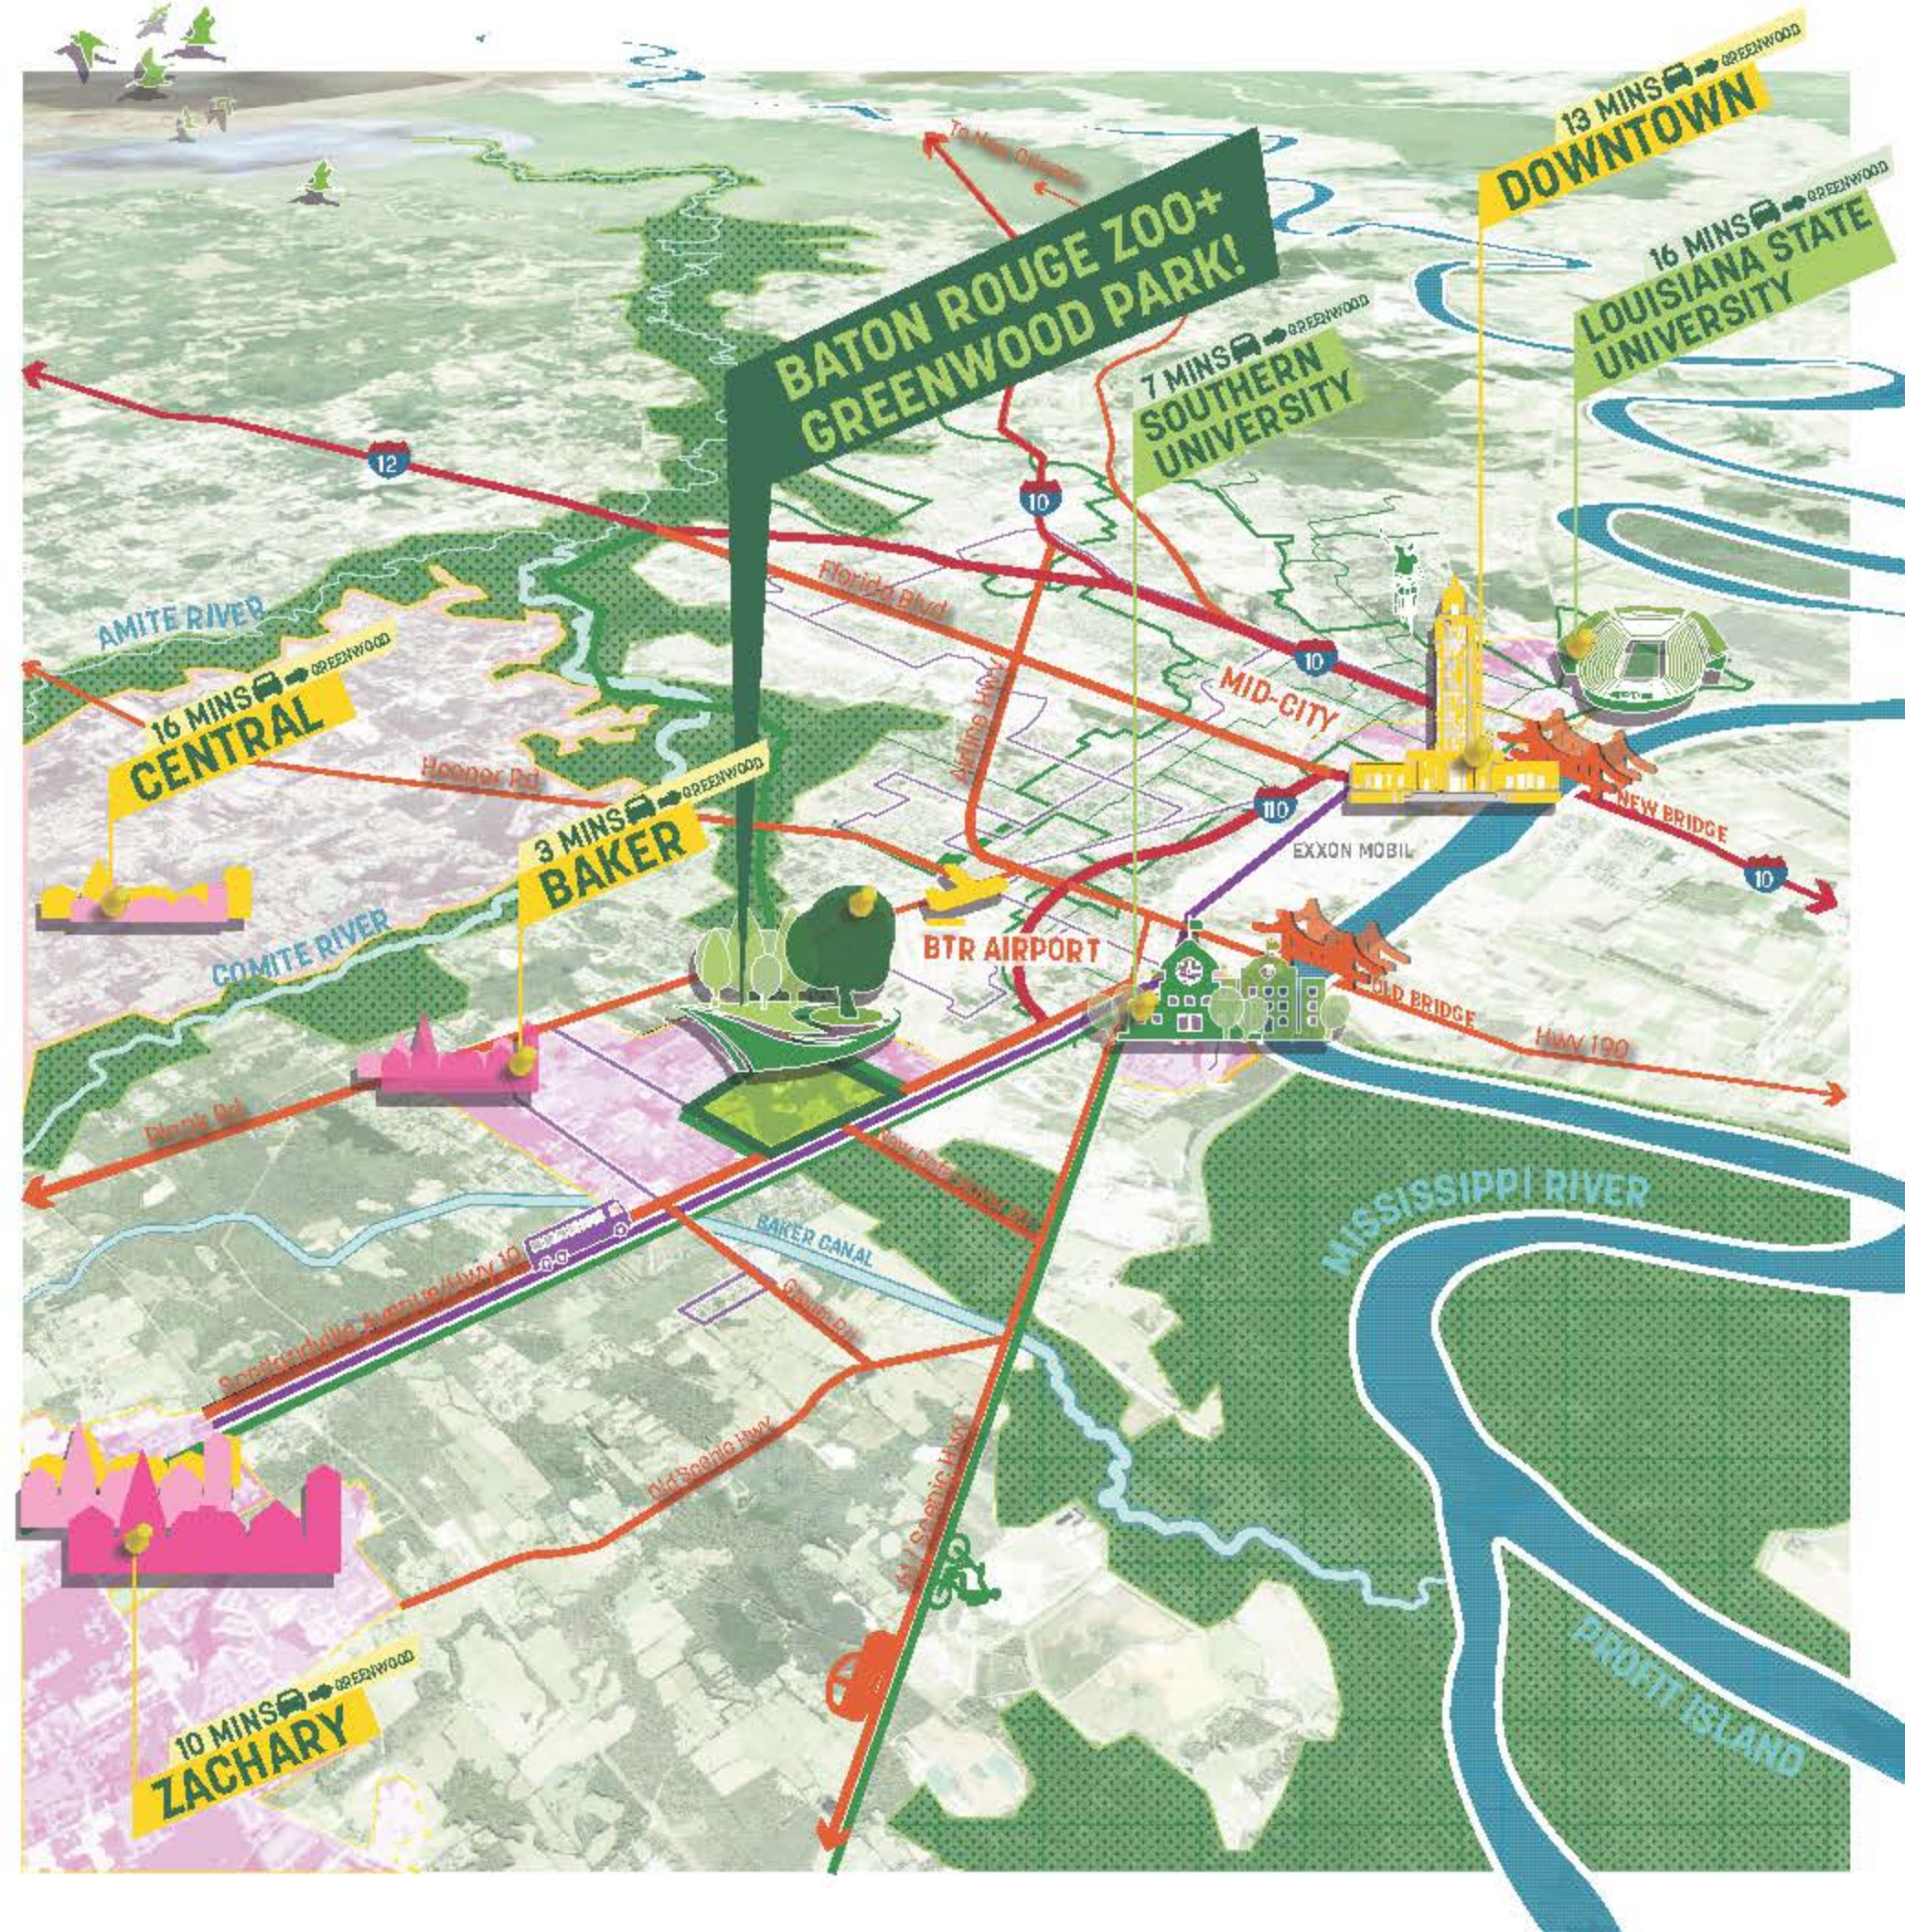

GREENWOOD PARK + BATON ROUGE ZOO MASTER PLAN

Party in the Park!

August 17, 2019

SASAKI

**TORRE DESIGN
CONSORTIUM LTD.**

A Neighborhood Park for **North Baton Rouge and Baker.** A Regional Destination for **East Baton Rouge Parish and Beyond!**

An aerial photograph showing a large, mostly undeveloped tract of land. The land is a mix of dense green forest, open grassy fields, and some scattered buildings and roads. A prominent road runs diagonally across the lower half of the image. In the upper right corner, there is a cluster of circular structures, possibly a water treatment facility or a farm. The overall scene suggests a large area with potential for development or conservation.