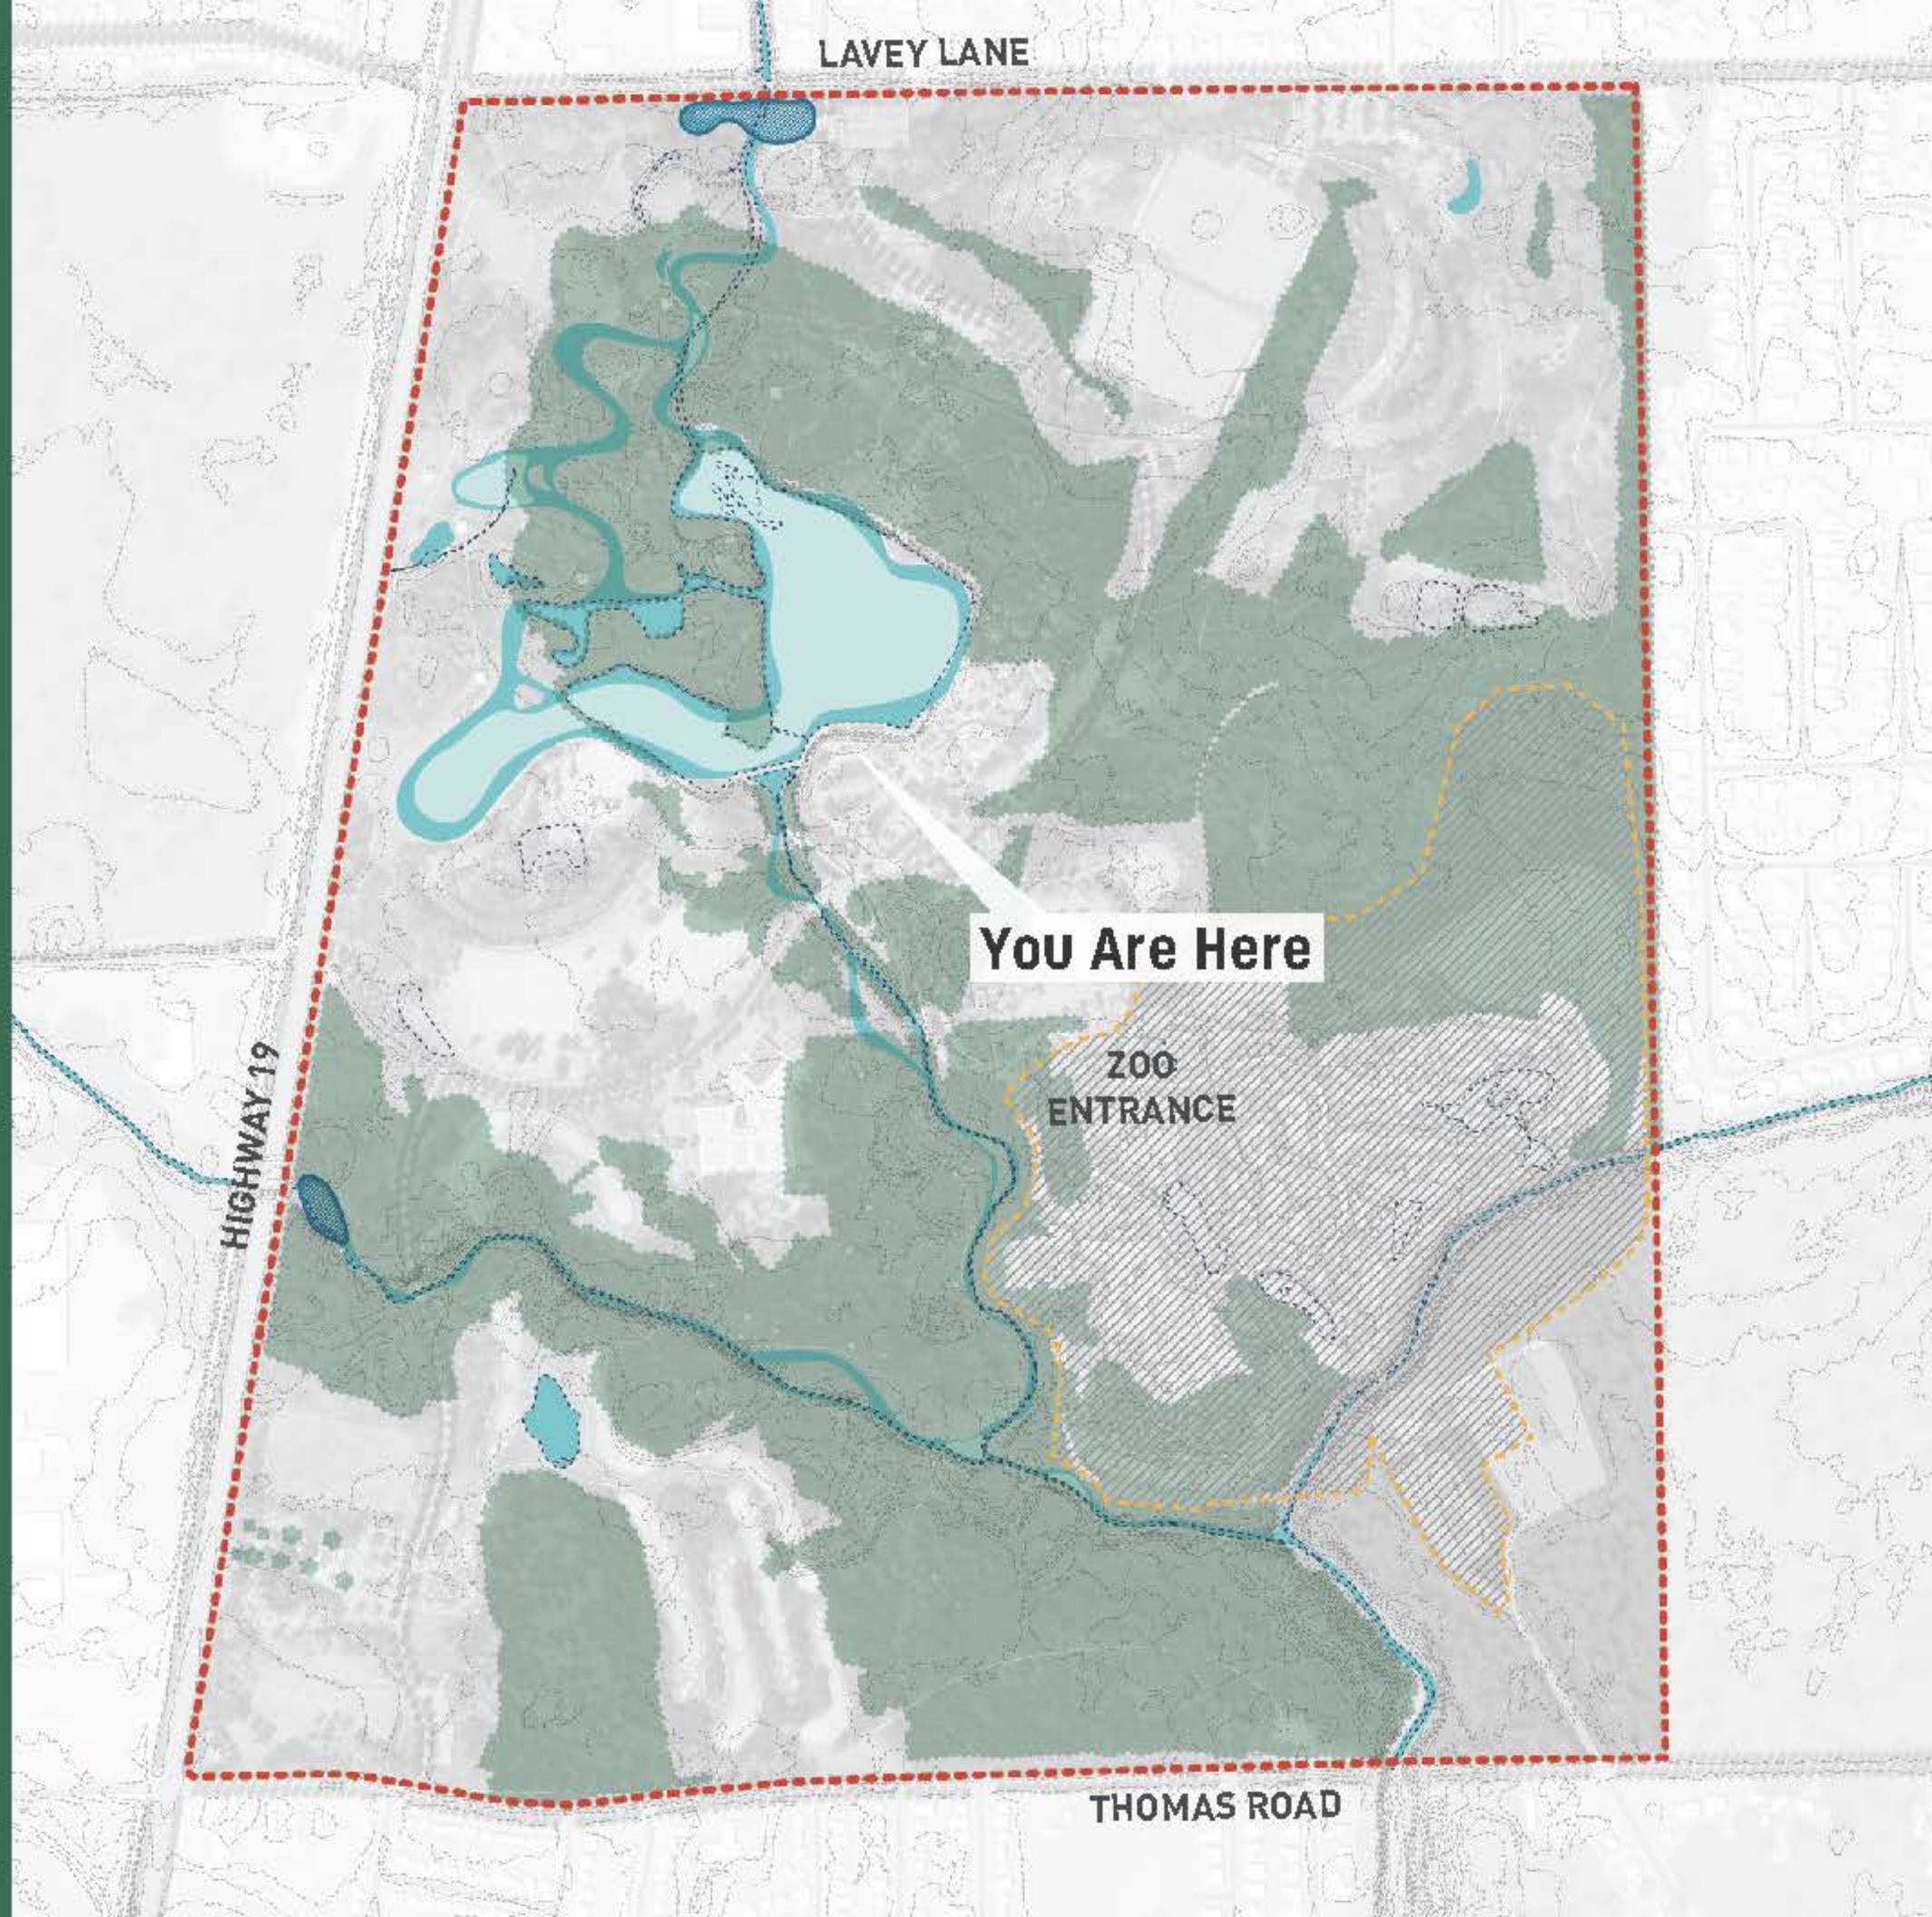

THEN WE SHOWED YOU IDEAS...

EBR's Heart

Braided Bayou

Eco Constellation

BUILD FROM WHAT WE HAVE TODAY

CELEBRATE LOUISIANA'S NATURE

Embracing the ecology of Greenwood Park and creating sustainable opportunities for people to experience the landscape.