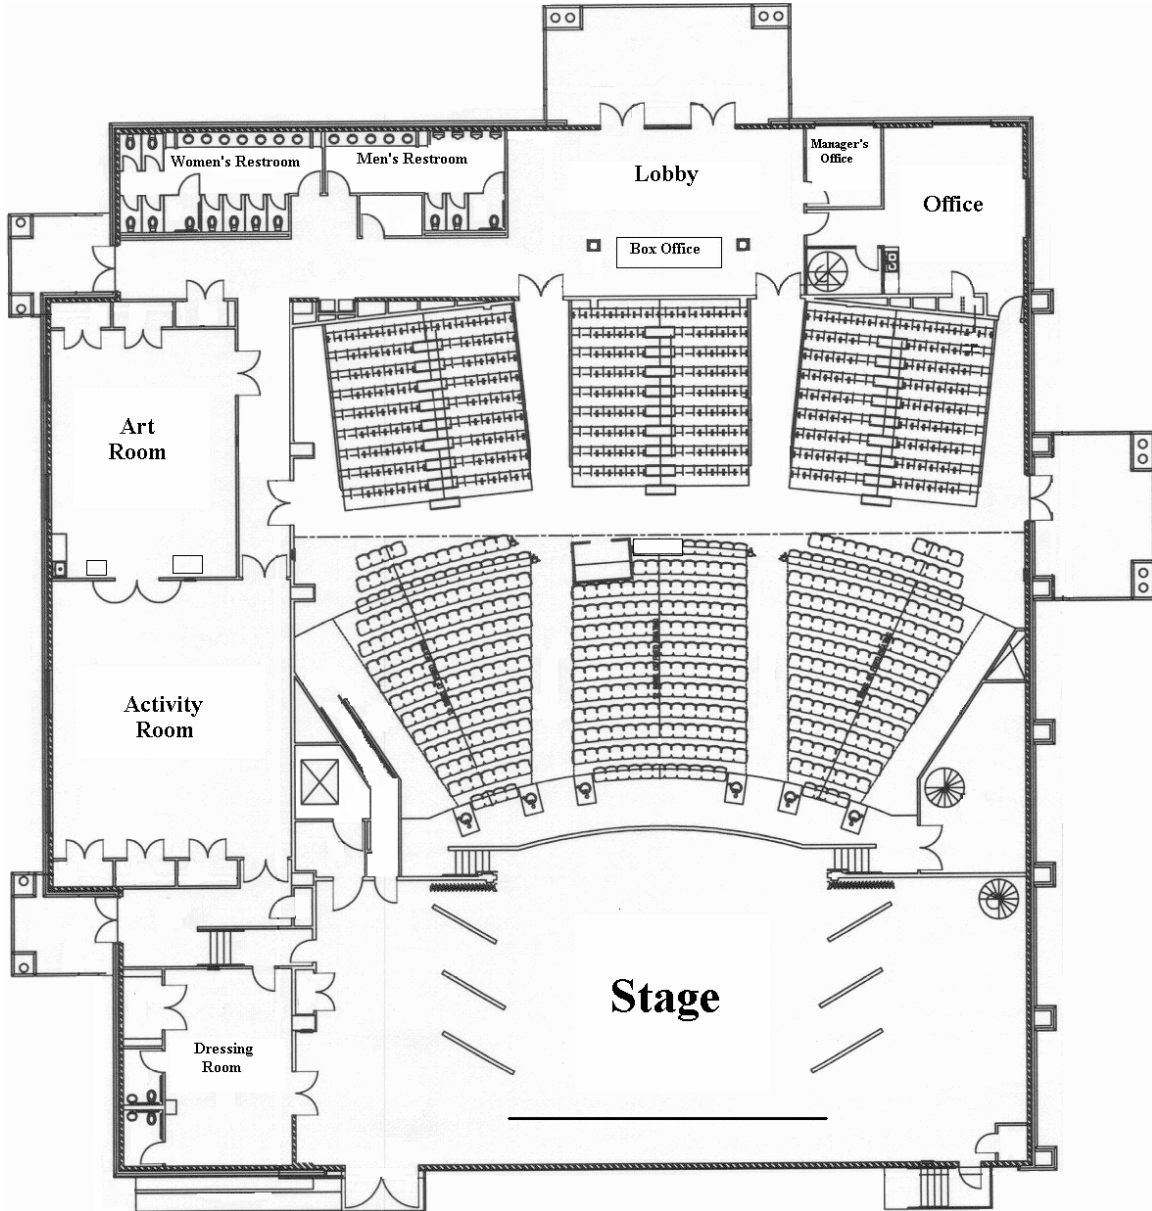

Independence Park Theatre and Cultural Center

7800 Independence Blvd., Baton Rouge, LA 70806

(225) 216-0660 / fax: (225) 216-7799

Directions to Independence Park Theatre:

From I-12 at Airline Highway: Travel north on Airline Highway to Goodwood Boulevard. Turn left on Goodwood Boulevard and travel west past the main library to Lobdell Boulevard. Turn right on Lobdell and remain in the right lane to the stop sign on Independence Boulevard. Turn right on Independence Boulevard and the parking lot is on your immediate right.

From Florida Boulevard & Airline Highway: Travel west on Florida Boulevard to Lobdell Boulevard. Turn left on Lobdell to the first traffic light. Take a hard left onto Independence Boulevard. The parking lot is on your immediate right.

From I-10 north of Baton Rouge: Travel east on Interstate 10 to the College Drive exit. Turn left on College Drive and continue to Jefferson Highway. Turn left on Jefferson Highway and continue to the second traffic light on Government Street. Turn right on Government Street and cross over Lobdell Boulevard. The parking lot is on your immediate right.