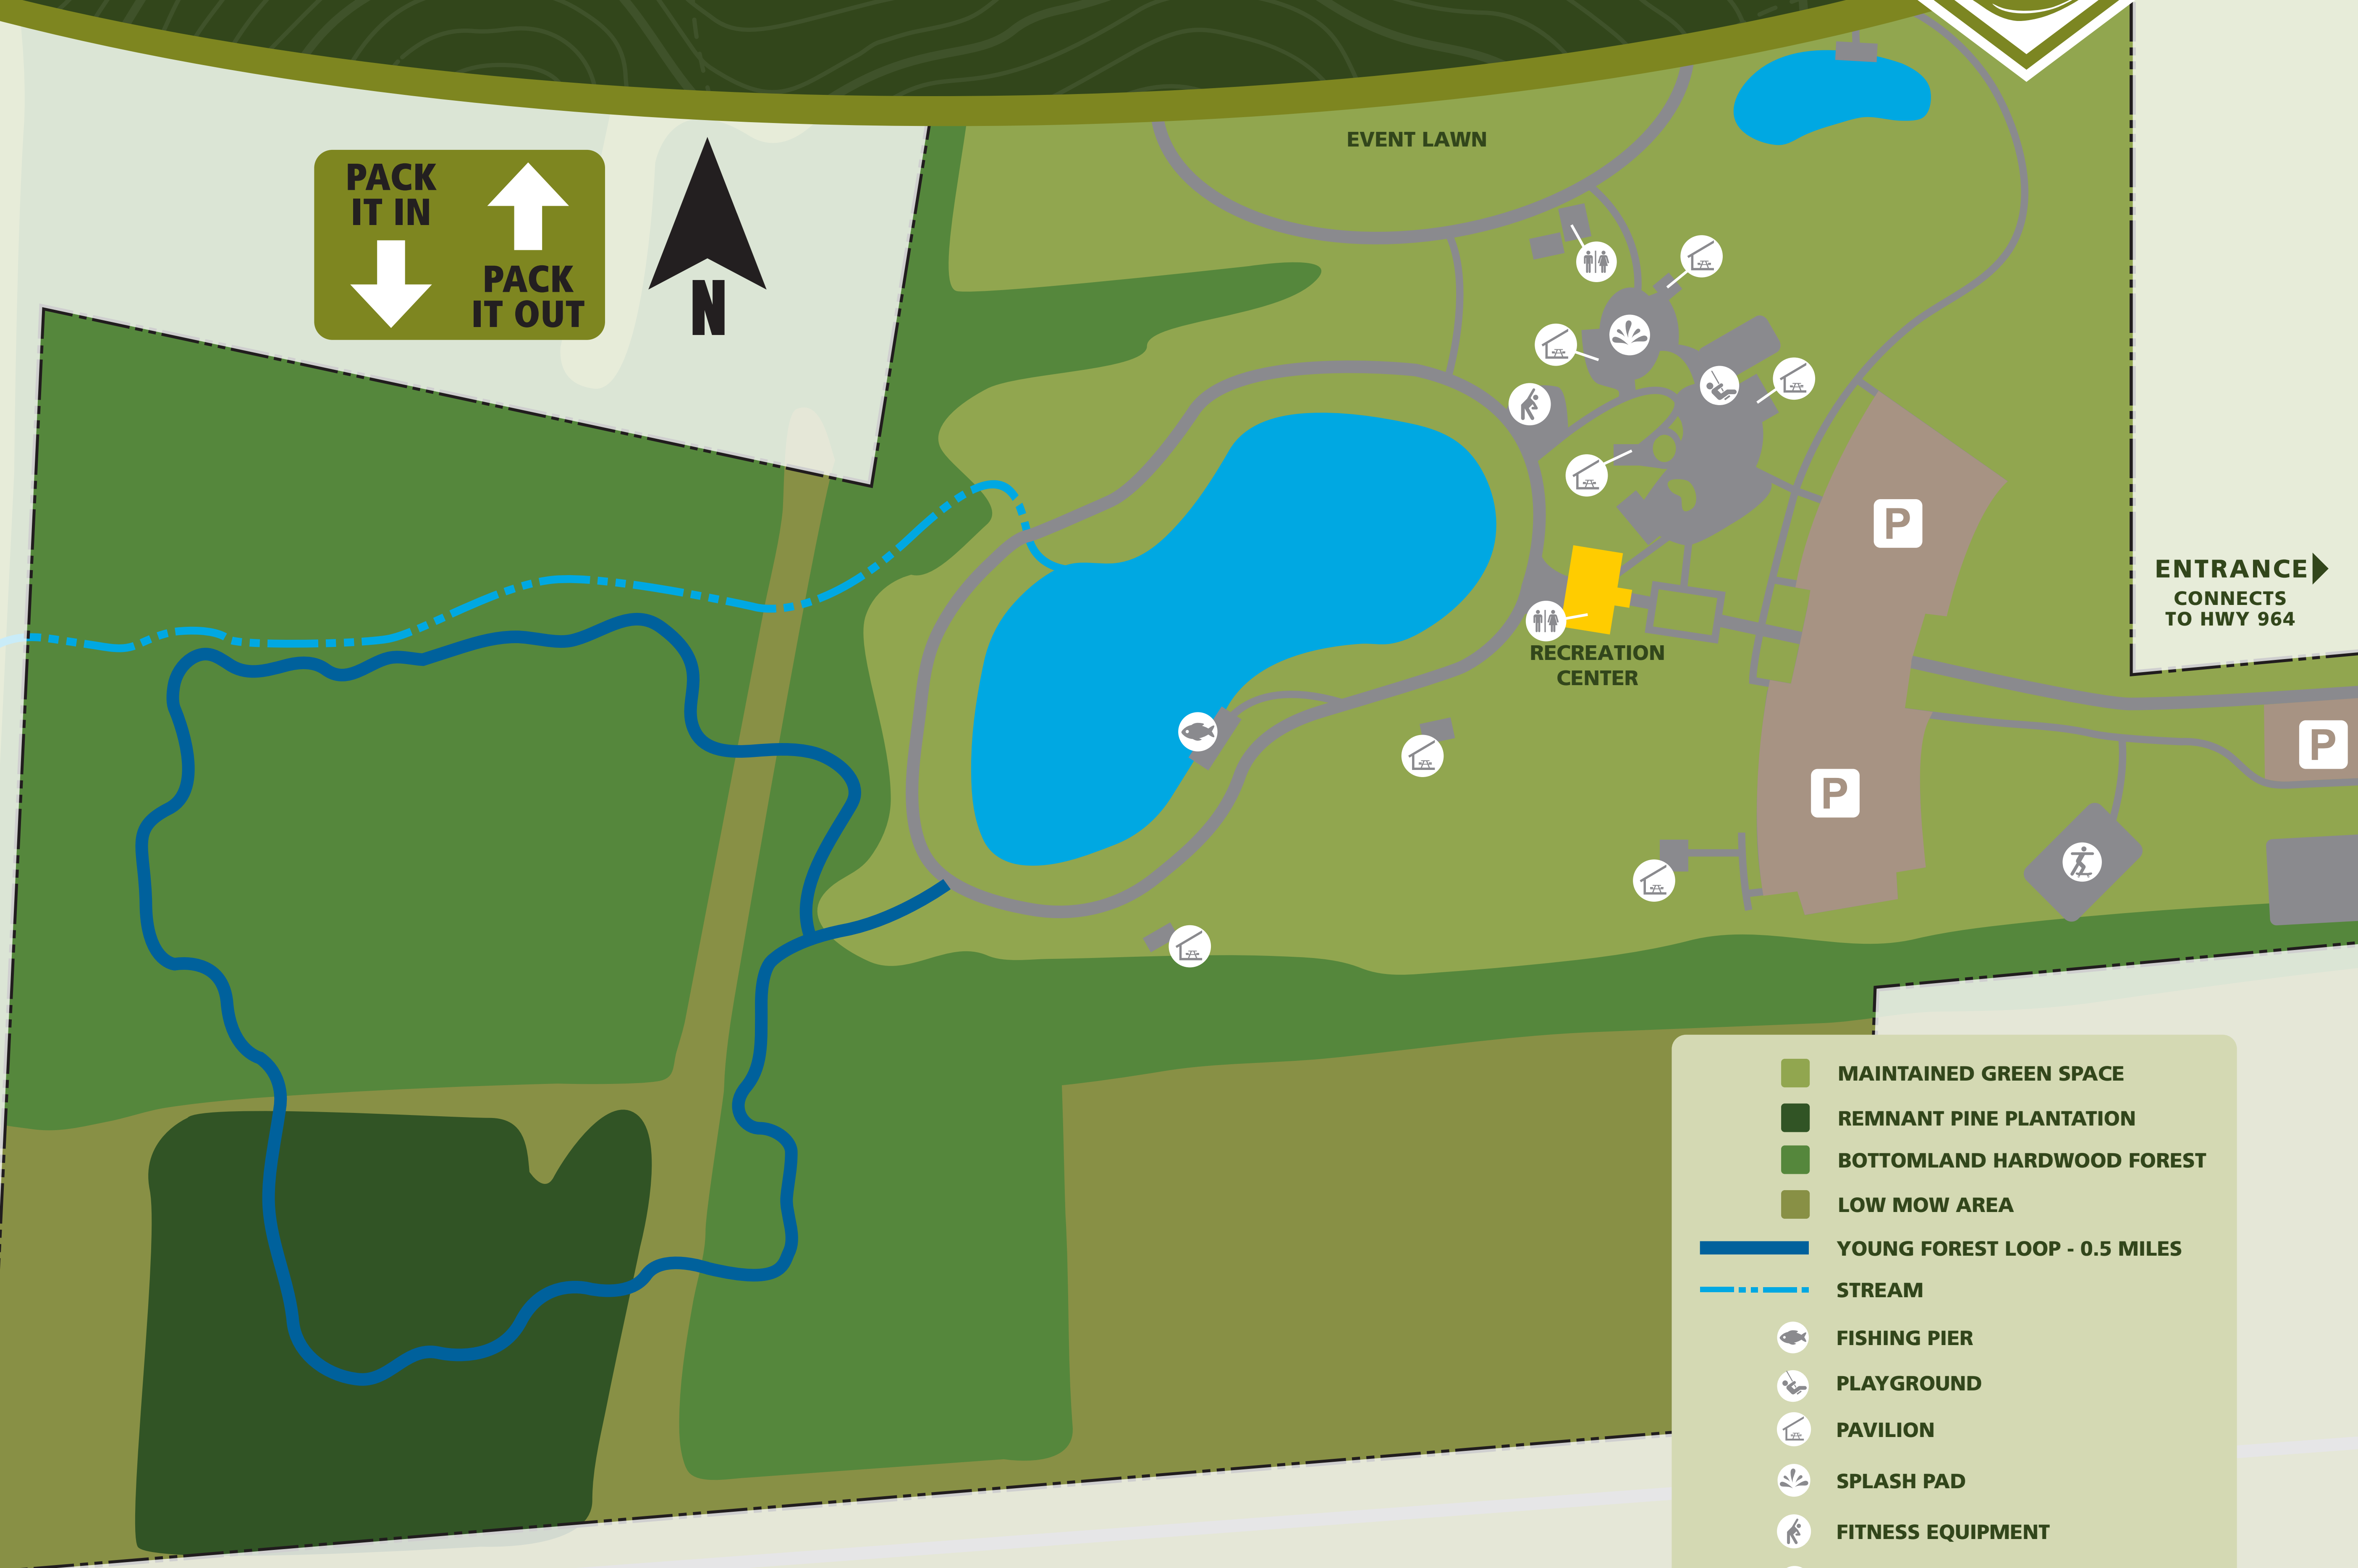

Welcome to BREC'S ZACHARY TRAILS

ENTRANCE
CONNECTS
TO HWY 964

PRIVATE PROPERTY

- MAINTAINED GREEN SPACE
- REMNANT PINE PLANTATION
- BOTTOMLAND HARDWOOD FOREST
- LOW MOW AREA
- YOUNG FOREST LOOP - 0.5 MILES
- STREAM
- FISHING PIER
- PLAYGROUND
- PAVILION
- SPLASH PAD
- FITNESS EQUIPMENT
- SKATE PARK